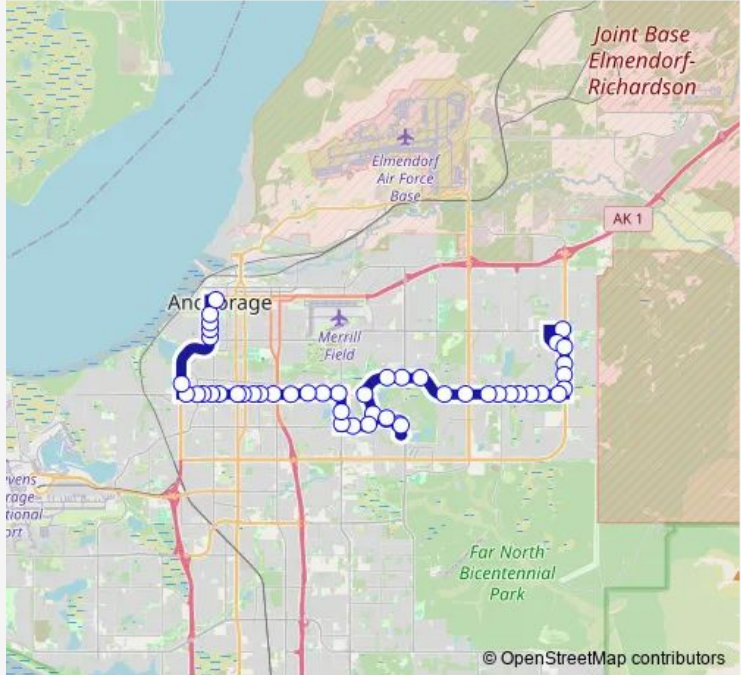

**Bus 10 Northern Lights**

[Go to website](#)

**Direction**  
 Debarr & Muldoon Wnw — Downtown Transit Center  
 48 stops  
[Open route schedule](#)

- Debarr & Muldoon Wnw
- Creekside CTR & Clearwater Ese
- Muldoon & Island Nnw
- Muldoon & 20th Avenue Ssw
- Muldoon & Wildbrook CT Ssw
- Muldoon & Northern Lights Nnw
- Northern Lights & Muldoon Wnw
- Northern Lights & Augustine Wnw
- Northern Lights & Patterson Wnw
- Northern Lights & Brittany Wnw
- Northern Lights & Cimmaron Wnw
- Northern Lights & Baxter Wnw
- Northern Lights & Derby Wnw
- Northern Lights & Boniface Wnw
- Northern Lights & Wesleyan Wnw
- Northern Lights & East HS Ene
- Northern Lights & Bragaw Wnw
- Northern Lights & Arca DR Ene
- UAA Drive & Northern Lights Ssw
- UAA Drive & Providence Nnw
- Providence & Providence Hospital

Route schedule  
 Debarr & Muldoon Wnw — Downtown Transit Center

Monday	06:11-22:52
Tuesday	06:11-22:52
Wednesday	06:11-22:52
Thursday	06:11-22:52
Friday	06:11-22:52
Saturday	08:19-19:19
Sunday	08:19-19:19

Route info  
 Direction: Debarr & Muldoon Wnw  
 Stops: 48  
 Trip Duration: 0 hour 39 min

Providence & Elmore Wsw

Elmore & Providence Sse

Providence & Alumni Wnw

Providence & Spirit Wnw

Providence & Seawolf Wnw

## Route info

Direction: Downtown Transit Center

Stops: 50

Trip Duration: 0 hour 39 min

Providence & Lake Otis Ese

Providence & Piper Wsw

Providence & Piper Ese

Providence & Spirit Wsw