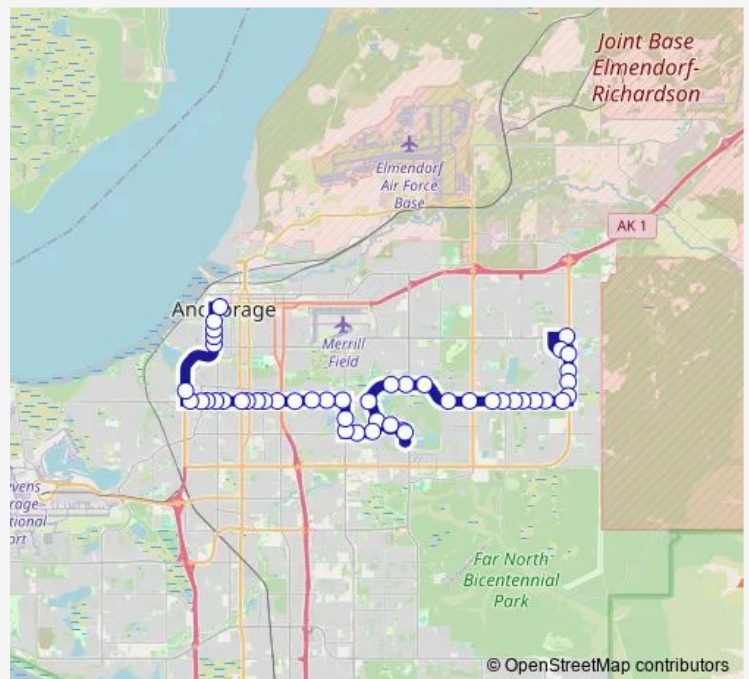

Bus 10 Northern Lights

[Go to website](#)

Direction
 Debarr & Muldoon Wnw — Downtown Transit Center
 48 stops
[Open route schedule](#)

- Debarr & Muldoon Wnw
- Creekside CTR & Clearwater Ese
- Muldoon & Island Nnw
- Muldoon & 20th Avenue Ssw
- Muldoon & Wildbrook CT Ssw
- Muldoon & Northern Lights Nnw
- Northern Lights & Muldoon Wnw
- Northern Lights & Augustine Wnw
- Northern Lights & Patterson Wnw
- Northern Lights & Brittany Wnw
- Northern Lights & Cimmaron Wnw
- Northern Lights & Baxter Wnw
- Northern Lights & Derby Wnw
- Northern Lights & Boniface Wnw
- Northern Lights & Wesleyan Wnw
- Northern Lights & East HS Ene
- Northern Lights & Bragaw Wnw
- Northern Lights & Arca DR Ene
- UAA Drive & Northern Lights Ssw
- UAA Drive & Providence Nnw
- Providence & Providence Hospital

Route info

Direction: Debarr & Muldoon Wnw
 Stops: 48
 Trip Duration: 0 hour 42 min

10 — Northern Lights

Providence & Elmore Wsw

Elmore & Providence Sse

Providence & Alumni Wnw

Providence & Spirit Wnw

Providence & Seawolf Wnw

Wednesday 06:06-23:00

Thursday 06:06-23:00

Friday 06:06-23:00

Saturday 08:00-19:32

Sunday 08:00-19:32

Route info

Direction: Downtown Transit Center

Stops: 50

Trip Duration: 0 hour 42 min

Providence & Lake Otis Ese

Providence & Piper Wsw

Providence & Piper Ese

Providence & Spirit Wsw

Providence & Providence Hospital

Providence & Elmore Wsw

Elmore & Providence Sse