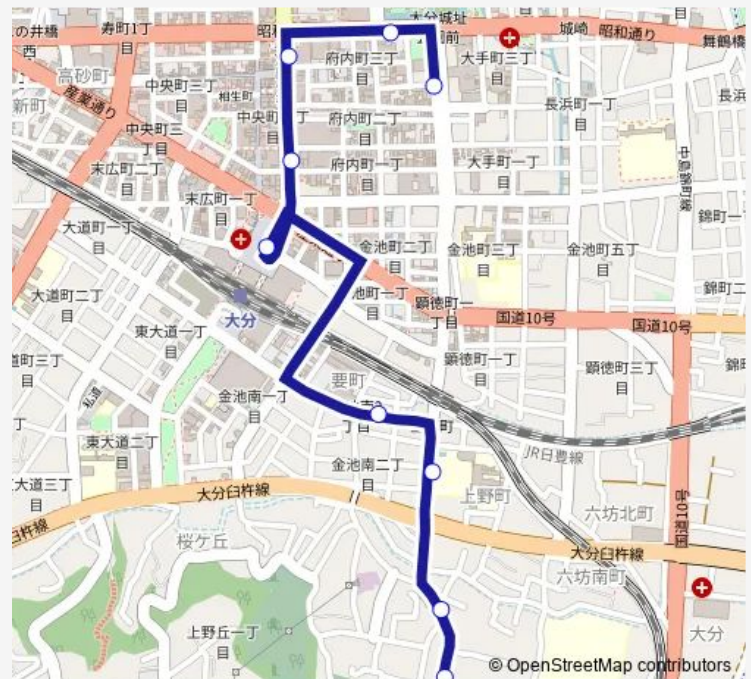

Bus 10 上野線

[Go to website](#)

Direction

県庁正門前 — 上野

10 stops

[Open route schedule](#)

県庁正門前

大分市役所合同新聞社前

Route schedule

県庁正門前 — 上野

Monday 06:45-17:43

Tuesday 06:45-17:43

Wednesday 06:45-17:43

Thursday 06:45-17:43

Friday 06:45-17:43

Saturday 10:20-16:08

Sunday 12:33-15:53

Route info

Direction: 県庁正門前

Stops: 10

Trip Duration: 0 hour 17 min

■ 10 — 上野線

BusMaps

Direction

Monday 16:55-18:11

Tuesday 16:55-18:11

Wednesday 16:55-18:11

Thursday 16:55-18:11

Friday 16:55-18:11

Saturday 10:50-17:50

Sunday 09:51

Route info