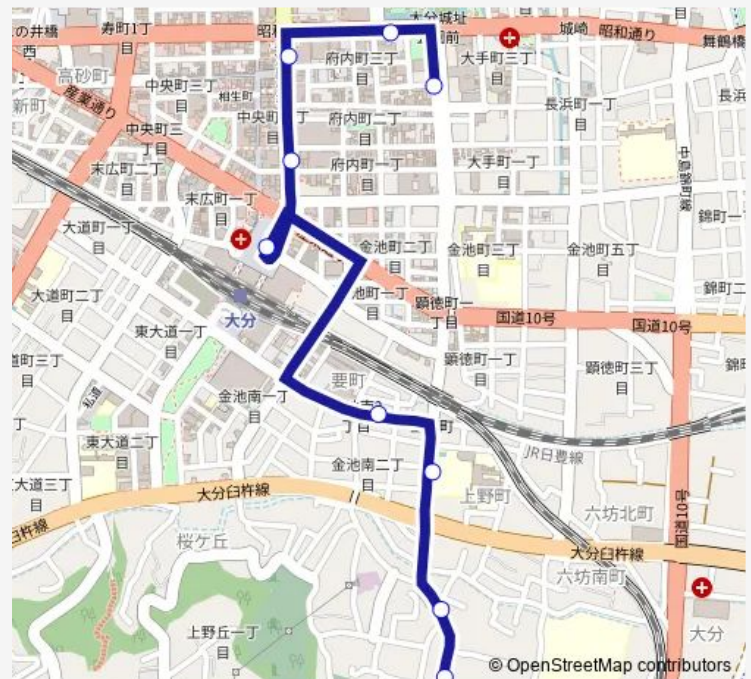

Bus 10 上野線

[Go to website](#)

Direction

県庁正門前 — 上野

10 stops

[Open route schedule](#)

県庁正門前

大分市役所合同新聞社前

Route schedule

県庁正門前 — 上野

Monday 06:45-17:43

Tuesday 06:45-17:43

Wednesday 06:45-17:43

Thursday 06:45-17:43

Friday 06:45-17:43

Saturday 10:20-16:08

Sunday 12:33-15:53

Route info

Direction: 県庁正門前

Stops: 10

Trip Duration: 0 hour 17 min

■ 10 — 上野線

BusMaps

Direction

Monday	16:55-18:11
Tuesday	16:55-18:11
Wednesday	16:55-18:11
Thursday	16:55-18:11
Friday	16:55-18:11
Saturday	10:50-17:50
Sunday	09:51

Route info

Direction: 上野

Stops: 11

Trip Duration: 0 hour 18 min

10 Bus time schedules and route maps are available in an offline PDF at busmaps.com. Use the busmaps.com website to see live bus times, train schedule or subway schedule, and step-by-step directions for all public transit in Oita