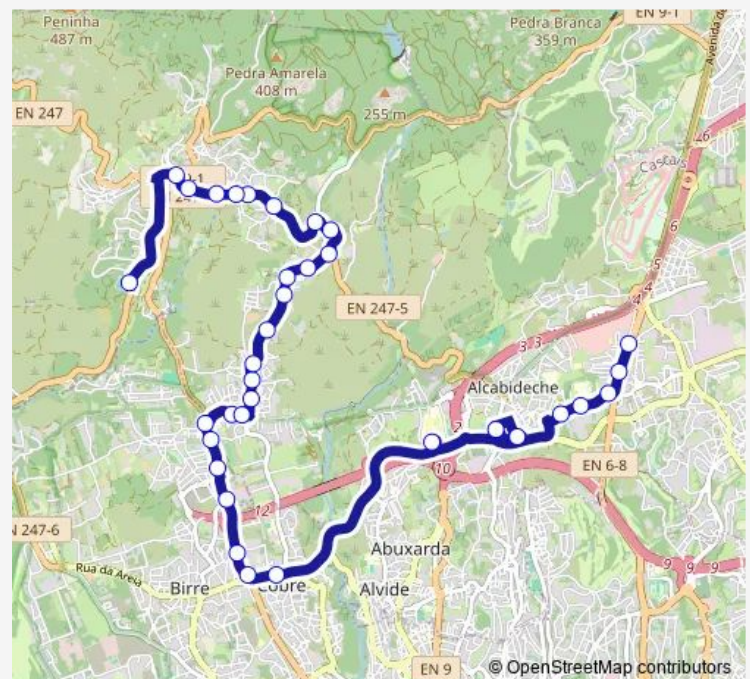

Rotunda - Rua Chesol

Rua Gil Eanes

Rotunda do Juso

Rua Martim Moniz

Largo de Murches

Largo Gil Vicente

Murches

Escola Aldeia do Juso

Rua Principal

Route schedule

Cascaishopping - Terminal — Malveira da Serra - Terminal

Monday 08:05-17:05

Tuesday 08:05-17:05

Wednesday 08:05-17:05

Thursday 08:05-17:05

Friday 08:05-17:05

Saturday —

Sunday —

Route info

Direction: Cascaishopping - Terminal

Stops: 34

Trip Duration: 0 hour 29 min

Rua da Malva

Zambujeiro