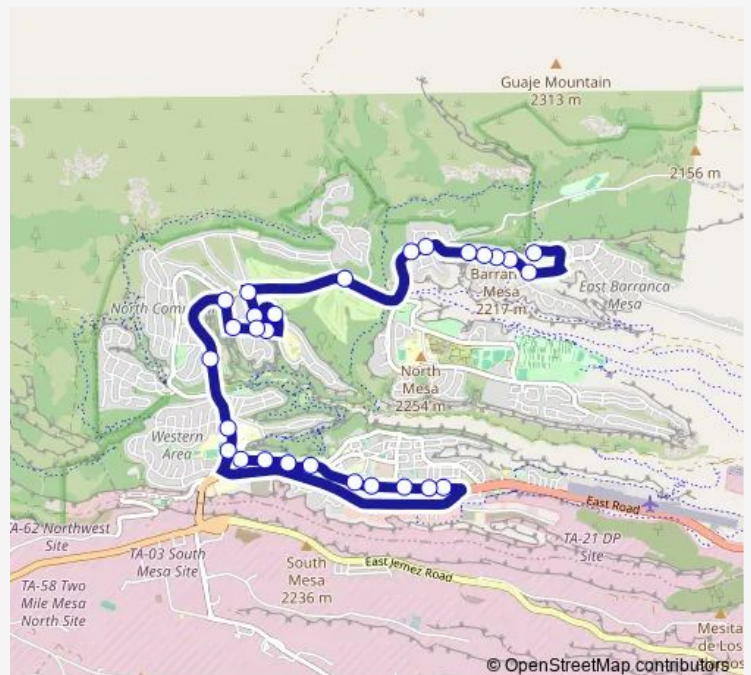

Diamond & Sandia

Diamond Dr & Sullivan Field Inbound

Central & 6th

Central Ave & 9th St Inbound

Route schedule

Loma del Escolar & Barranca Elem — Canyon & Diamond

Monday 15:30

Tuesday 15:30

Wednesday 12:05-12:13

Thursday 12:05-15:30

Friday 12:05-15:30

Saturday —

Sunday —

Route info

Direction: Loma del Escolar & Barranca Elem

Stops: 28

Trip Duration: 0 hour 31 min

10 — Barranca Mesa Express

Central & Municipal

Central Ave & 20th St

Central & Mesa Library

Canyon Rd & Aquatic Center Inbound

Canyon Rd & Canyon Village Apts Inbound

Canyon Rd & Catholic Church Inbound