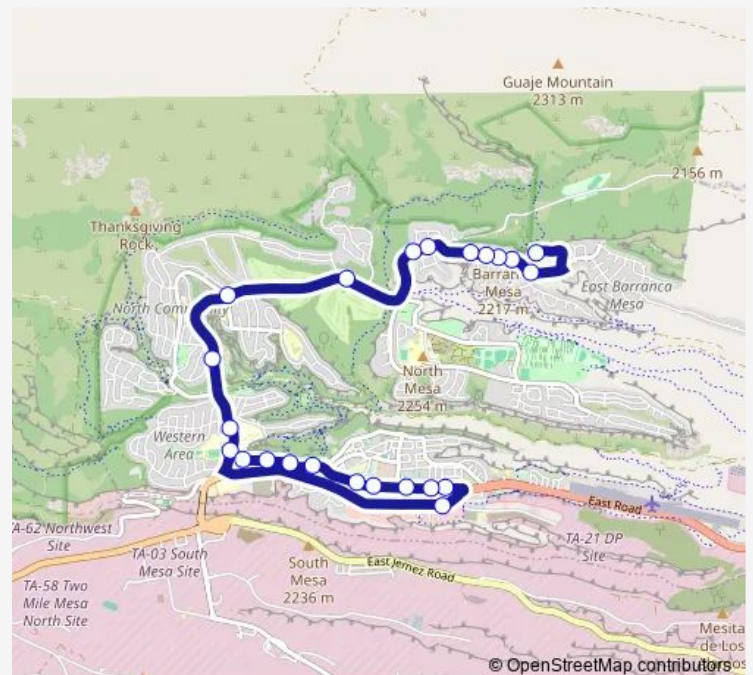

Diamond Dr & Sycamore St

Diamond & Sandia

Diamond Dr & Sullivan Field

Trinity & Smith's

Central & 6th

Central Ave & 9th St

Central & Municipal

Central Ave & 20th St

Central & Mesa Library

Canyon Rd & Aquatic Center

Canyon Rd & Canyon Village Apts

Route schedule

Loma del Escolar & Barranca Elem — Canyon & Diamond

Monday 14:45

Tuesday 14:45

Wednesday 14:45

Thursday 14:45

Friday 14:45

Saturday —

Sunday —

Route info

Direction: Loma del Escolar & Barranca Elem

Stops: 23

Trip Duration: 0 hour 26 min