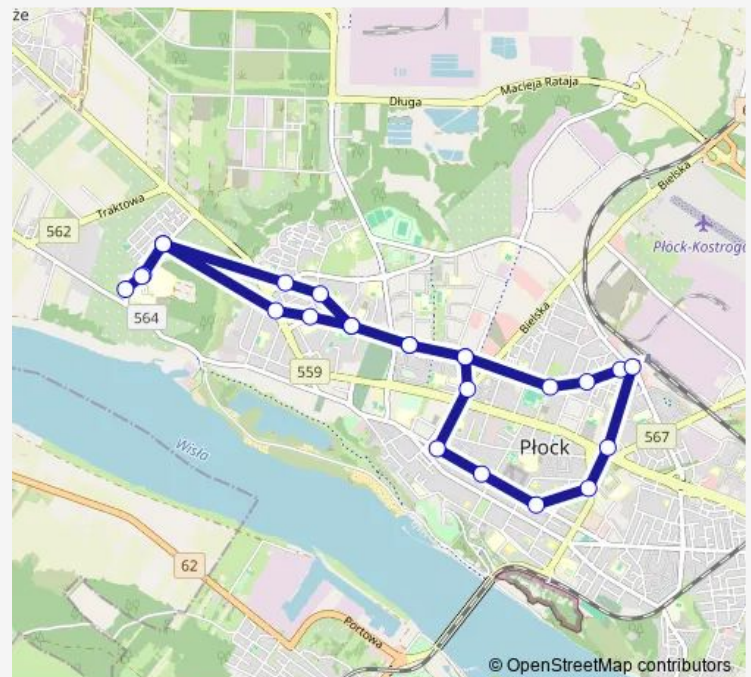

Zgliczyńskiego

Pszczela

**Route schedule**

Winiary, szpital — Winiary, szpital 02

Monday 06:29-20:38

Tuesday 06:29-20:38

Wednesday 06:29-20:38

Thursday 06:29-20:38

Friday 06:29-20:38

Saturday 06:39-20:41

Sunday 09:54-20:42

**Route info**

Direction: Winiary, szpital

Stops: 25

Trip Duration: 0 hour 36 min

■ 10 — Winiary, szpital-Winiary, szpital 02