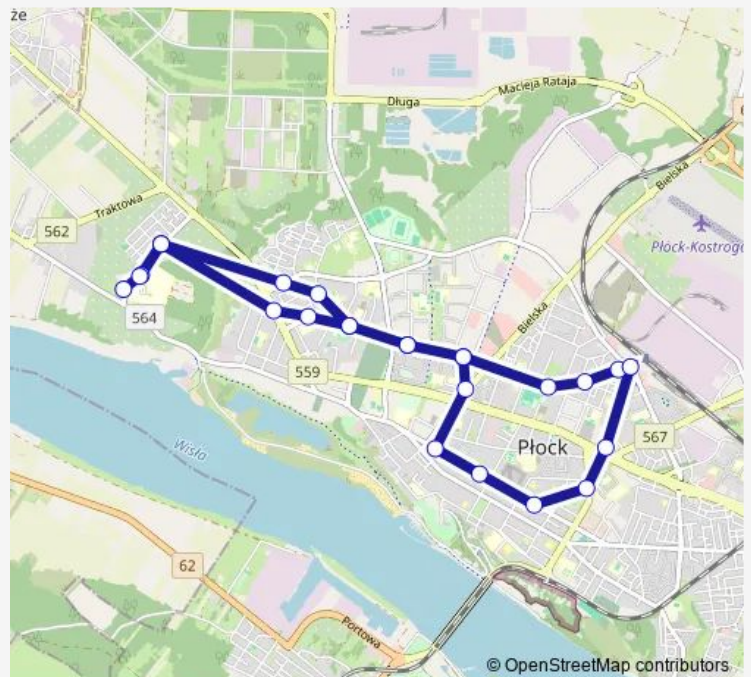

Zgliczyńskiego

Pszczela

Route schedule

Winiary, szpital — Winiary, szpital 02

Monday 06:29-20:38

Tuesday 06:29-20:38

Wednesday 06:29-20:38

Thursday 06:29-20:38

Friday 06:29-20:38

Saturday 06:39-20:41

Sunday 09:54-20:42

Route info

Direction: Winiary, szpital

Stops: 25

Trip Duration: 0 hour 40 min

■ 10 — Winiary, szpital-Winiary, szpital 02