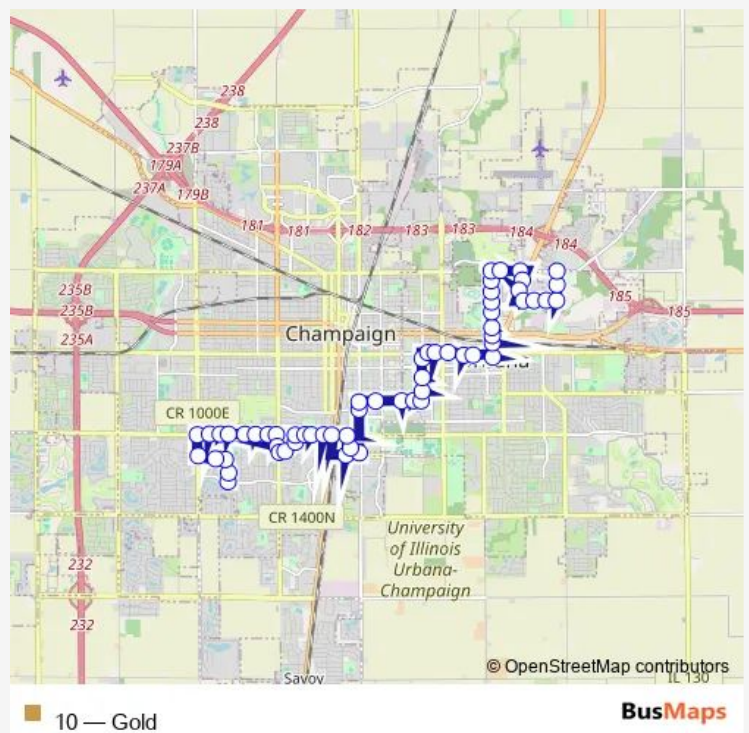

Country Club & Willow (NE Corner)

Country Club & Division (North Side)

Broadway & Country Club (SW Far Side)

Broadway & Thompson (NW Corner)

Broadway & Oakland (NW Corner)

Broadway & Kerr (NE Corner)

Broadway & Stebbins (Nw)

Broadway & Park (NW Corner)

Broadway & University (SW Far Side)

Broadway north of Water (West Side)

Lincoln Square Garage South

Route schedule

Perkins & Eastern (North Side) — Devonshire & Mayfair (SW Corner)

Monday 06:16-11:14

Tuesday 06:16-11:14

Wednesday 06:16-11:14

Thursday 06:16-11:14

Friday 06:16-11:14

Saturday —

Sunday —

Route info

Direction: Perkins & Eastern (North Side)

Stops: 59

Trip Duration: 0 hour 53 min

Springfield & Birch (NE Corner)

Springfield at Phillips Rec. Ctr (North)

Springfield & Busey (NE Corner)

Springfield & Gregory St. (NE Corner)