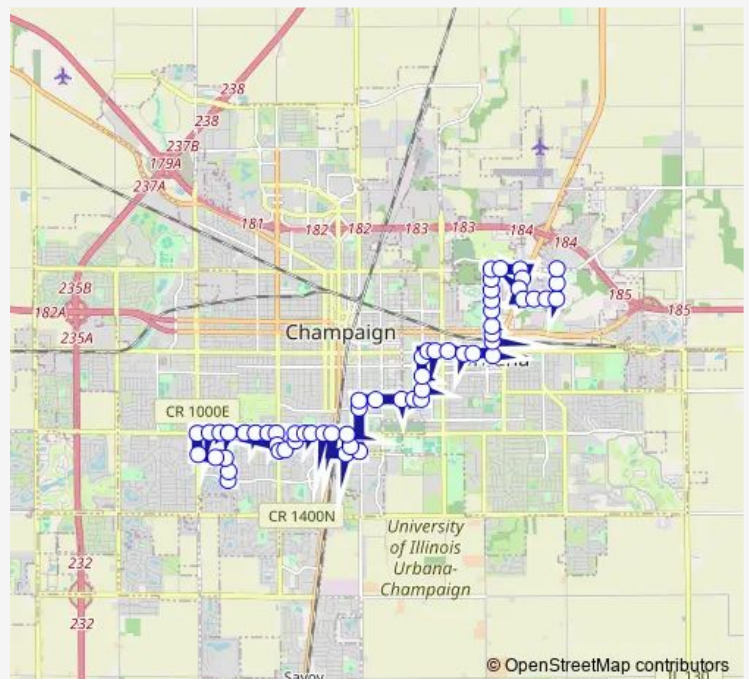

Country Club & Willow (NE Corner)

Country Club & Division (North Side)

Broadway & Country Club (SW Far Side)

Broadway & Thompson (NW Corner)

Broadway & Oakland (NW Corner)

Broadway & Kerr (Nw)

Broadway & Stebbins (Nw)

Broadway & Park (NW Corner)

Broadway & University (SW Far Side)

Broadway north of Water (West Side)

Lincoln Square Garage South

Route schedule

Perkins & Eastern (North Side) — Lot E-14 (North Shelter)

Monday 07:50-17:50

Tuesday 07:50-17:50

Wednesday 07:50-17:50

Thursday 07:50-17:50

Friday 07:50-17:50

Saturday —

Sunday —

Route info

Direction: Perkins & Eastern (North Side)

Stops: 37

Trip Duration: 0 hour 28 min

10 — Gold

Springfield & Birch (NE Corner)

Springfield at Phillips Rec. Ctr (North)

Springfield & Busey (NE Corner)

Springfield & Gregory St. (NE Corner)

Springfield & Harvey (NE Corner)