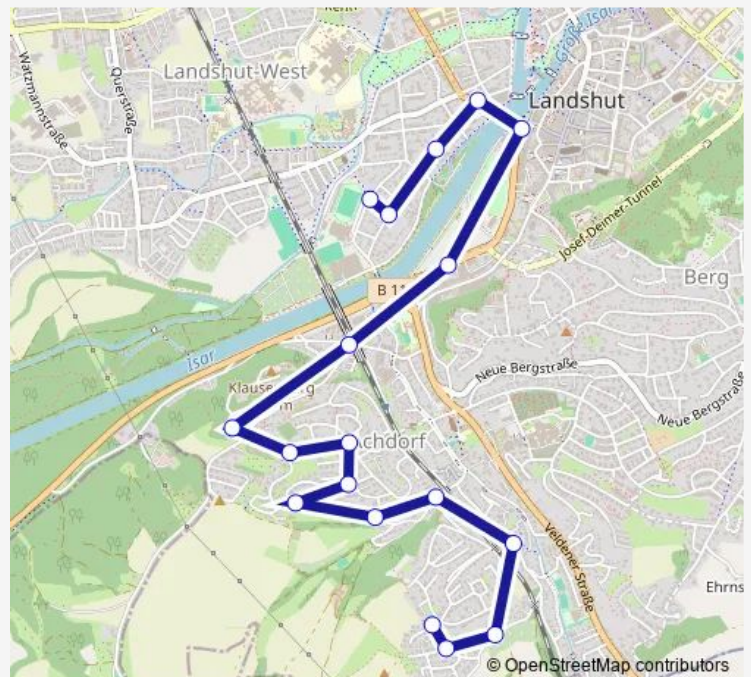

Landshut, Kupfereck

Landshut, Grätzberg

Landshut, Ländtorplatz/Stadttheater

Landshut, Christuskirche

Landshut, Gabelsbergerstraße

Landshut, Arnimstraße

Landshut, Sportzentrum

Route schedule

Route info

Direction: Landshut, Lainerbuckl

Stops: 19

Trip Duration: 0 hour 20 min

Direction

Landshut (Bay) Hbf — Landshut, Lainerbuckl

18 stops

[Open route schedule](#)

Landshut (Bay) Hbf

Landshut, Hofangerweg

Landshut, Rennweg

Landshut, Stadtpark

Landshut, Ländtorplatz/Stadttheater

Landshut, Grieserwiese

Landshut, Goldingerstraße

Landshut, Klausenberg

08:50-17:50

Route info

Direction: Landshut, Lainerbuckl

Stops: 11

Trip Duration: 0 hour 12 min

10 Bus time schedules and route maps are available in an offline PDF at busmaps.com. Use the busmaps.com website to see live bus times, train schedule or subway schedule, and step-by-step directions for all public transit in Landshut