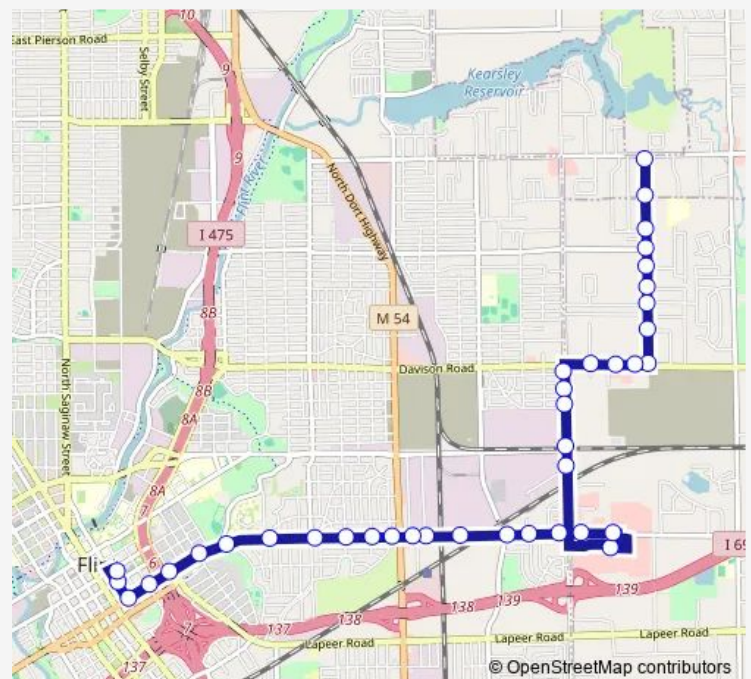

### Route schedule

Covert at Richfield — MTA Transit Center

Monday 06:30-22:50

Tuesday 06:30-22:50

Wednesday 06:30-22:50

Thursday 06:30-22:50

Friday 06:30-22:50

Saturday 07:00-23:00

### Route info

Direction: Covert at Richfield

Stops: 38

Trip Duration: 0 hour 25 min

10 — Richfield

WBD Court at Burlington

WBD Court at Averill

WBD Court at Consumers

WBD Court at Avon

Court at East

WBD Court at Stevens

Court at Harrison

Harrison at 3rd

MTA Transit Center

**Direction**

MTA Transit Center — Covert at Richfield

45 stops

[Open route schedule](#)

MTA Transit Center

2nd at Stevens

2nd and Chavez

EBD Court at Avon

WBD Court at Albert R Horrigan

EBD Court at Beard