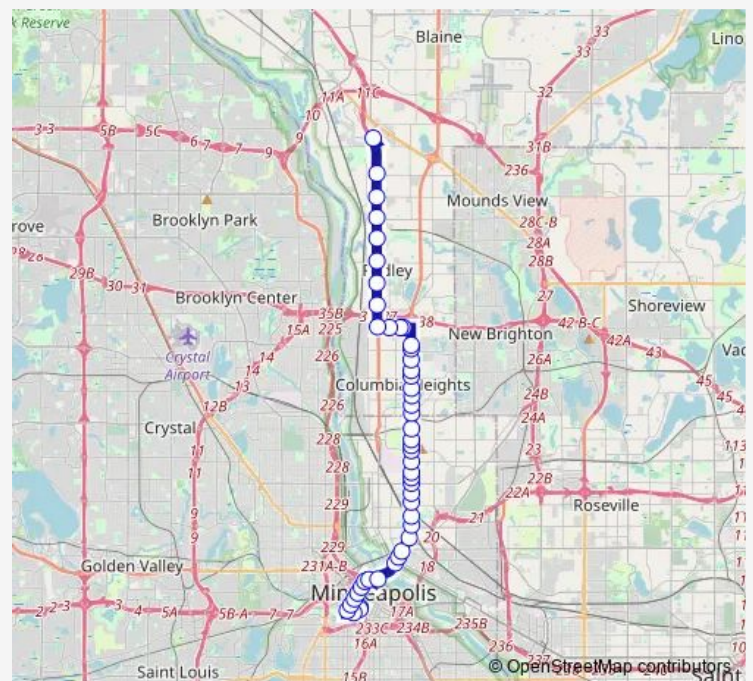

### Route schedule

Columbia Heights Transit Center Gate B — Leamington Ramp & Lower - Gate #7

Monday

—

Tuesday

—

Wednesday

—

### Route info

Direction: Columbia Heights Transit Center Gate B

Stops: 32

Trip Duration: 0 hour 27 min

Central Ave & 2nd St Se

Washington Ave S & 3rd Ave / 2nd Ave

Nicollet Mall & 3rd St

Nicollet Mall & 5th St S

Nicollet Mall & 7th St S

Nicollet Mall & 9th St S

Nicollet Mall & 11th St S

Nicollet Mall & Alice Rainville Place

Grant St E & Nicollet Ave S

2nd Ave S & Convention Center

Leamington Ramp & Lower - Gate #7

## Direction

Leamington Ramp & Lower - Gate #7 — Northtown Transit Ctr Gate A

48 stops

[Open route schedule](#)

Leamington Ramp & Lower - Gate #7

3rd Ave S & 11th St S

2nd Ave S & Convention Center

Nicollet Mall & Alice Rainville Pl