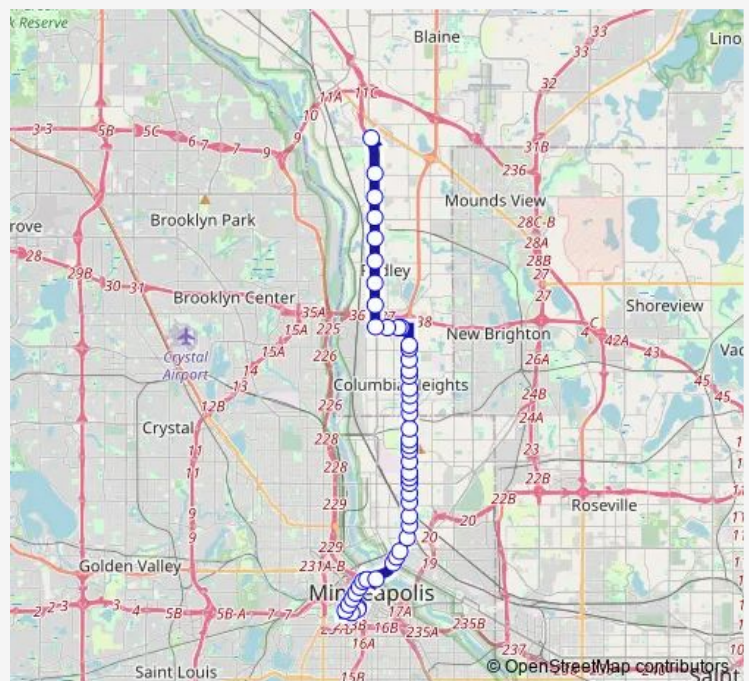

Central Ave NE & Spring St Ne

Central Ave NE & 7th St Ne

Central Ave NE & Hennepin Ave E

Central Ave & 4th St SE

Central Ave & University Ave

Route schedule

Columbia Heights Transit Center Gate B — Leamington Ramp & Lower - Gate #7

Friday

—

Saturday

05:37

Sunday

05:32-00:41⁺¹

Route info

Direction: Columbia Heights Transit Center Gate B

Stops: 32

Trip Duration: 0 hour 27 min

Central Ave & 2nd St Se

Washington Ave S & 3rd Ave / 2nd Ave

Nicollet Mall & 3rd St

Nicollet Mall & 5th St S

Nicollet Mall & 7th St S

Nicollet Mall & 9th St S

Nicollet Mall & 11th St S

Nicollet Mall & Alice Rainville Place

Grant St E & Nicollet Ave S

2nd Ave S & Convention Center

Leamington Ramp & Lower - Gate #7

Direction

Leamington Ramp & Lower - Gate #7 — Northtown Transit Ctr Gate A