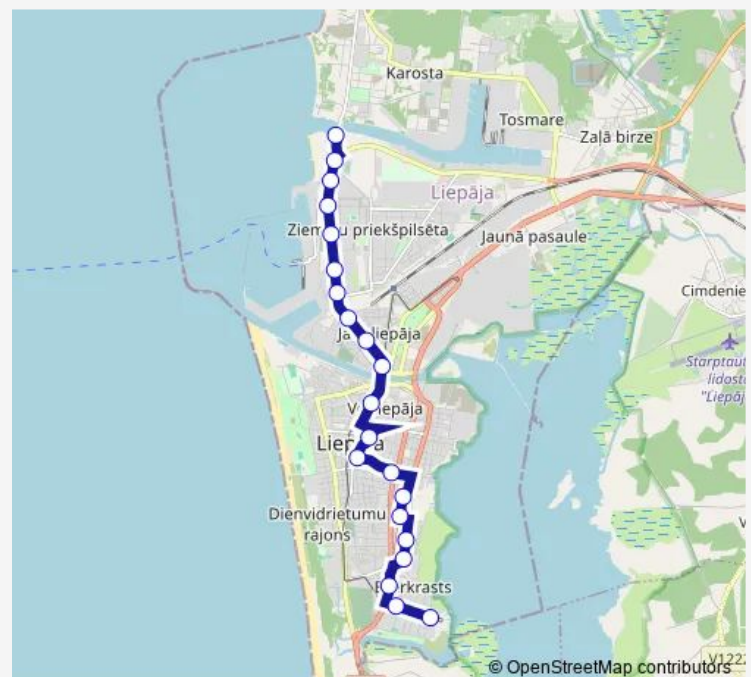

Thursday 06:59-18:15

Friday 06:59-18:15

Saturday 11:55-14:20

Sunday 11:55-14:20

Route info

Direction: M. Ķempes iela

Stops: 21

Trip Duration: 0 hour 28 min

10 — Mirdzas Ķempes iela - Oskara Kalpaka tilts

BusMaps

Direction

O.Kalpaka tilts — M. Ķempes iela

21 stops

[Open route schedule](#)

O.Kalpaka tilts

O.Kalpaka vidusskola

Thursday 06:25-17:45

Friday 06:25-17:45

Saturday 11:23-13:39

Sunday 11:23-13:39

Route info

Direction: O.Kalpaka tilts

Stops: 21

Trip Duration: 0 hour 28 min