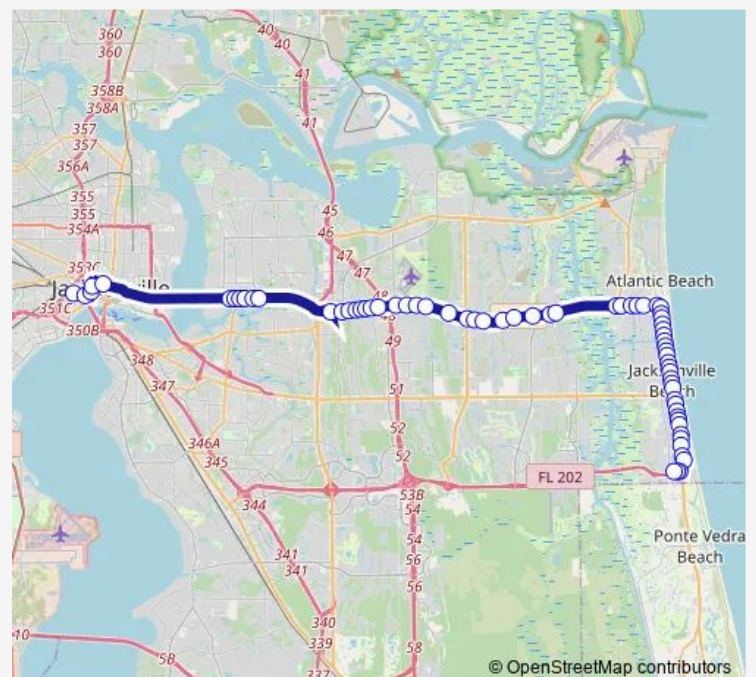

N 3rd St + N 18th Ave

Route schedule

South Beach Regional — Jrhc Bay N

Monday 05:16-23:50

Tuesday 05:16-23:50

Wednesday 05:16-23:50

Thursday 05:16-23:50

Friday 05:16-23:50

Saturday 05:10-21:10

Sunday 05:00-21:00

Route info

Direction: South Beach Regional

Stops: 66

Trip Duration: 1 hour 29 min

10 — Atlantic Blvd

N 3rd St + N 20th Ave

N 3rd St + Myra St

N 3rd St + Davis St

N 3rd St + Florida St

N 3rd St + Bay St

3rd St + Cedar St

3rd St + Walnut St

3rd St + Orange St

Atlantic + Sherry St

Atlantic Blvd + Seminole Rd

Atlantic Blvd + Royal Palms Dr

Atlantic Blvd + Atlantic Village

1087 Atlantic Blvd

Atlantic Blvd + Mayport Rd

13475 Atlantic Blvd

Atlantic Blvd + San Pablo Rd

Atlantic Blvd + Joeandy Rd