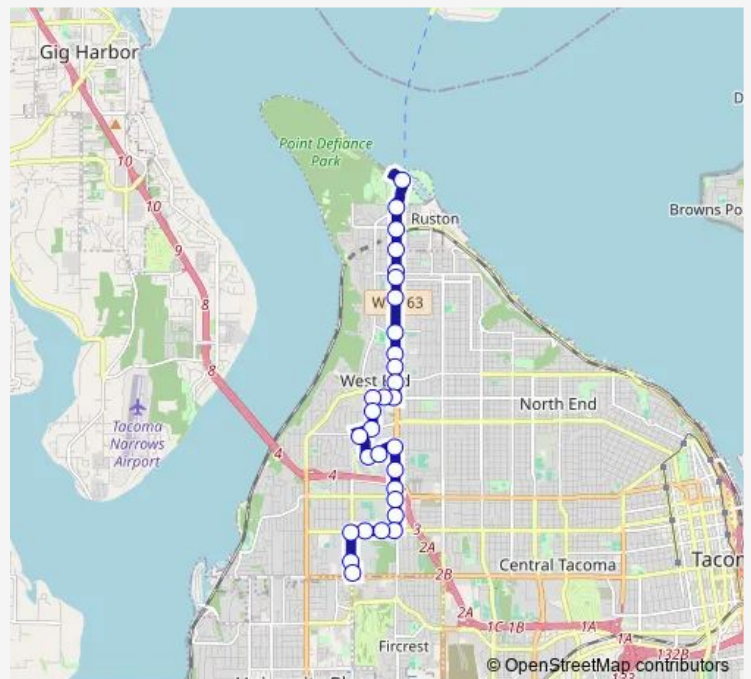

26th St N & Pearl St

26th St N & Bristol St

Vassault St N & N 26th St

Vassault St N & N 23rd St

Westgate Blvd & Vassault St N

Highlands Pkwy & Bel Air Pkwy N

Highlands Pkwy & Newton

Highlands Pkwy & Vassault

Highlands Pkwy & Pearl St

Pearl St & N 11th St

### Route schedule

Pt Defiance Ferry Terminal — TCC TC - Zone G

|           |             |
|-----------|-------------|
| Monday    | 05:45-21:45 |
| Tuesday   | 05:45-21:45 |
| Wednesday | 05:45-21:45 |
| Thursday  | 05:45-21:45 |
| Friday    | 05:45-21:45 |
| Saturday  | 09:30-19:30 |
| Sunday    | 09:30-17:30 |

### Route info

Direction: Pt Defiance Ferry Terminal

Stops: 30

Trip Duration: 0 hour 24 min

10 — Pearl St

Pearl St & N 9th St

Pearl St & 6th Ave

Pearl St & S 10th St