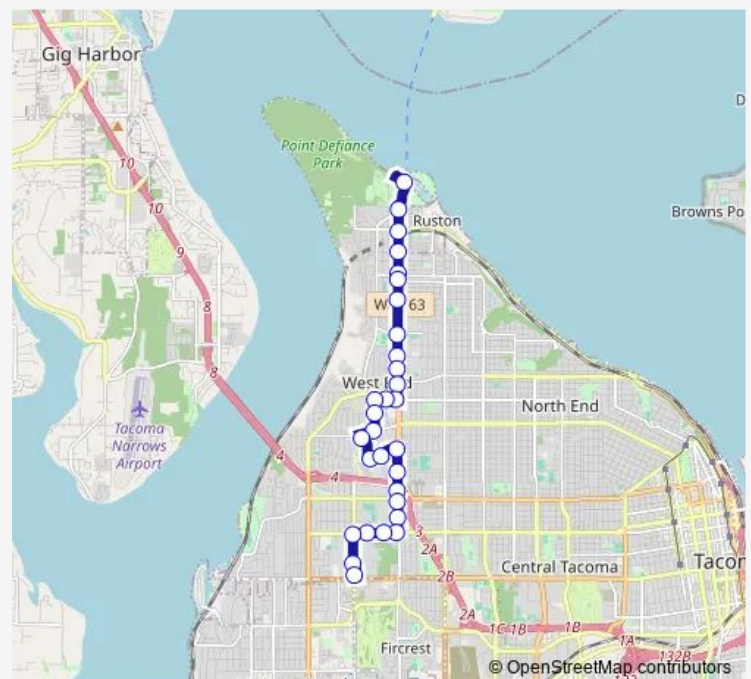

Pearl St & N 30th St

26th St N & Pearl St

26th St N & Bristol St

Vassault St N & N 26th St

Vassault St N & N 23rd St

Westgate Blvd & Vassault St N

Highlands Pkwy & Bel Air Pkwy N

Highlands Pkwy & Newton

Highlands Pkwy & Vassault

Highlands Pkwy & Pearl St

Pearl St & N 11th St

Route schedule

Pt Defiance Ferry Terminal — TCC TC - Zone G

Monday 05:45-21:45

Tuesday 05:45-21:45

Wednesday 05:45-21:45

Thursday 05:45-21:45

Friday 05:45-21:45

Saturday 09:30-19:30

Sunday 09:30-17:30

Route info

Direction: Pt Defiance Ferry Terminal

Stops: 30

Trip Duration: 0 hour 26 min

10 — Pearl St

Pearl St & N 9th St

Pearl St & 6th Ave

Pearl St & S 10th St

12th St S & Pearl St

12th St S & Vassault St S

12th St S & Whitman St

Mildred St S & S 12th St