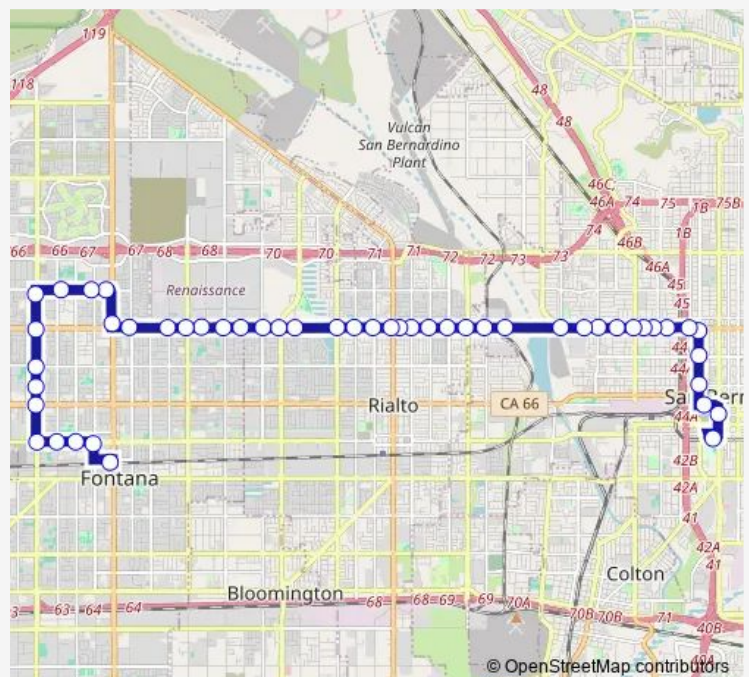

Bus 10 Fontana-Baseline-SAN Bdno

[Go to website](#)

Direction

San Bernardino Transit Center — Fontana Metrolink Transit Center

49 stops

[Open route schedule](#)

San Bernardino Transit Center

E @ Court Nb Ns

Baseline @ Eucalyptus Wb Fs

Baseline @ Acacia Wb Fs

Baseline @ Sycamore Wb Ns

Route schedule

San Bernardino Transit Center — Fontana Metrolink Transit Center

Monday 07:26-19:43

Tuesday 07:26-19:43

Wednesday 07:26-19:43

Thursday 07:26-19:43

Friday 07:26-19:43

Saturday 15:10

Sunday 10:10-17:10

Route info

Direction: San Bernardino Transit Center

Stops: 49

Trip Duration: 0 hour 58 min

10 — Fontana-Baseline-SAN Bdno

Baseline @ Riverside Wb Ns

Baseline @ Riverside Wb Fs

Baseline @ Willow Wb Fs

Baseline @ Lilac Wb Fs

Baseline @ Cactus Wb Ns

Baseline @ Fitzgerald Wb Ns

Baseline @ Ayala Wb Fs