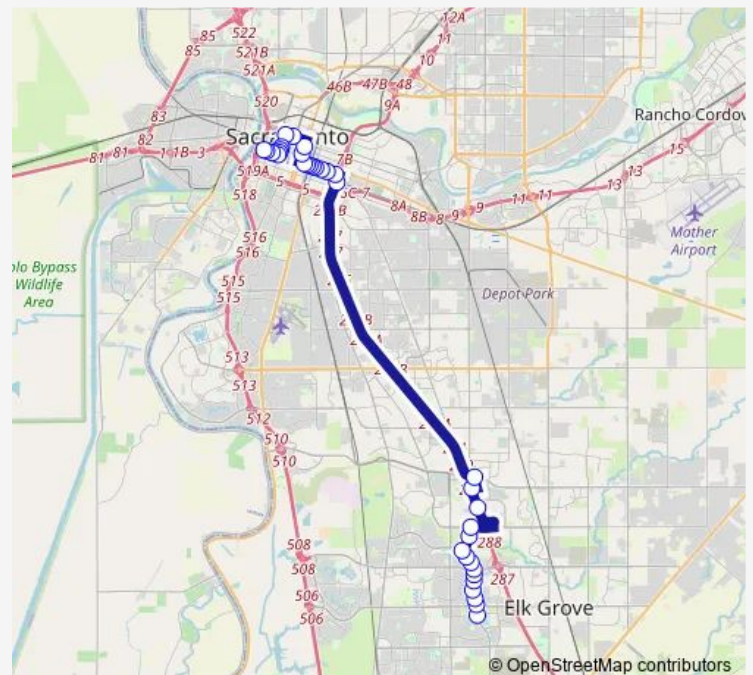

### Route schedule

Big Horn Blvd at Civic Center Dr — P St at 4th St

Monday 05:34-06:34

Tuesday 05:34-06:34

Wednesday 05:34-06:34

Thursday 05:34-06:34

Friday 05:34-06:34

Saturday —

### Route info

Direction: Big Horn Blvd at Civic Center Dr

Stops: 35

Trip Duration: 0 hour 58 min

10 — Route 10

P St & 20th St (Wb)

P St & 19th St (Wb)

P St & 18th St (Wb)

## Route schedule

Q St &amp; 5th St — Big Horn &amp; Civic Center (Sb)

Monday 15:37-16:37

Tuesday 15:37-16:37

Wednesday 15:37-16:37

Thursday 15:37-16:37

Friday 15:37-16:37

Saturday —

## Route info

Direction: Q St &amp; 5th St

Stops: 34

Trip Duration: 0 hour 58 min

Big Horn & Ancestor (Eb)

Big Horn Blvd at New Country Ct

Big Horn Blvd at Generations Dr

Big Horn & Laguna Blvd (Sb)