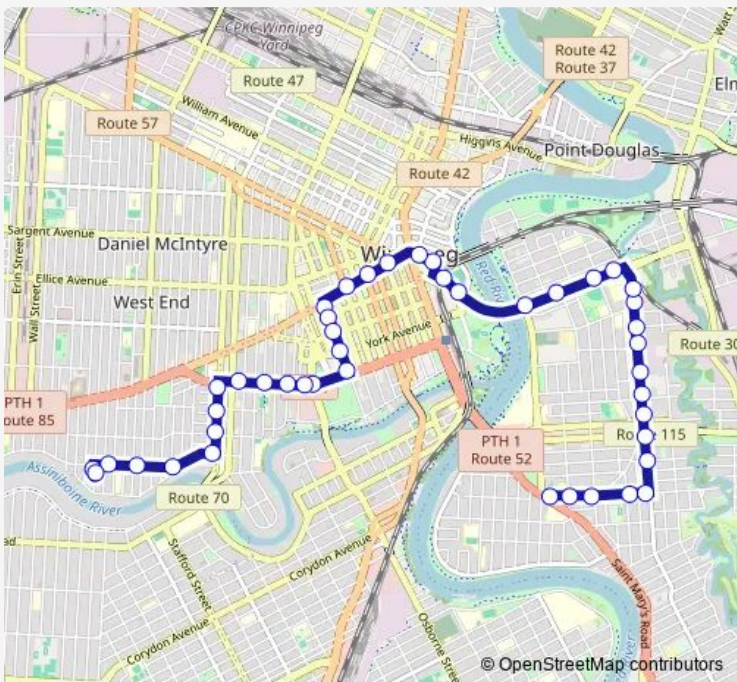

# Bus 10 St. Boniface-West Broadway

[Go to website](#)

**Direction**  
 Eastbound Enfield at St. Mary's — Northbound Aubrey at Wolseley  
 44 stops  
[Open route schedule](#)

- Eastbound Enfield at St. Mary's
- Eastbound Enfield at Kenny
- Eastbound Enfield at Traverse
- Eastbound Dubuc at Braemar
- Eastbound Dubuc at Des Meurons
- Northbound Des Meurons at Eugenie
- Northbound Des Meurons at Marion
- Northbound Des Meurons at Goulet
- Northbound Des Meurons at Bertrand
- Northbound Des Meurons at Gaboury
- Northbound Des Meurons at Hamel
- Northbound Des Meurons at Deschambault
- Northbound Des Meurons at De La Cathedrale
- Northbound Des Meurons at Provencher Sud
- Westbound Provencher at Thibault
- Westbound Provencher at St. Jean Baptiste
- Westbound Provencher at Aulneau
- Westbound Provencher at Tache
- Westbound Pioneer at Canadian Museum for Human Rights
- Westbound Pioneer at Westbrook

**Route info**  
 Direction: Eastbound Enfield at St. Mary's  
 Stops: 44  
 Trip Duration: 0 hour 34 min

10 — St. Boniface-West Broadway **BusMaps**

Westbound Portage at Westbrook

Westbound Portage at Main

Westbound Portage at Garry

Westbound Portage at Donald (Canada Life Centre)

Westbound Portage at Carlton (Portage Place)

Southbound Kennedy at Portage South

Southbound Kennedy at Graham

Southbound Kennedy at St. Mary

Southbound Kennedy at York

Southbound Kennedy at Broadway

Westbound Broadway at Osborne East (Legislature)

Westbound Broadway at Osborne

Westbound Broadway at Balmoral

Westbound Broadway at Young

Westbound Broadway at Furby