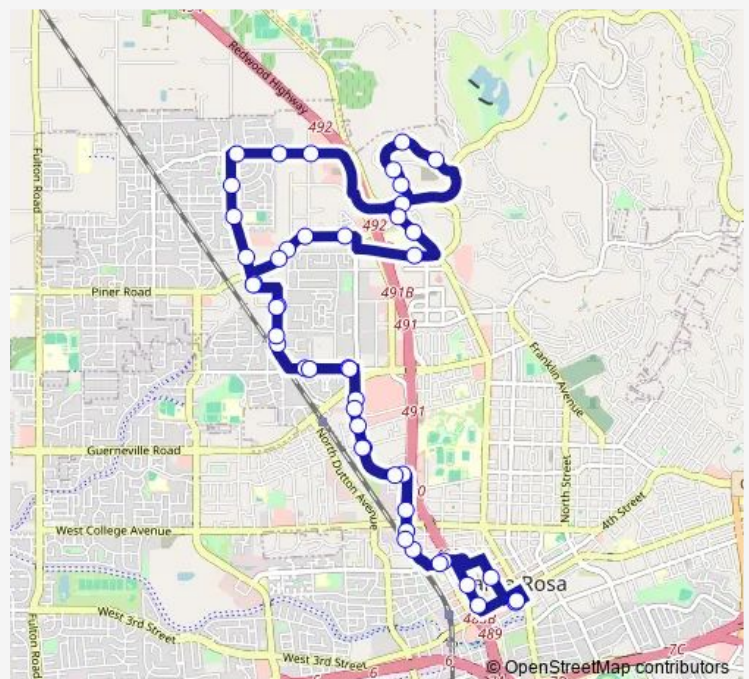

Hopper Ave at Coffey Ln

Hopper Ave at Banyan Pl

Hopper Ave at Airway Dr

Route schedule

Transit Mall South Bays — Transit Mall North Bays

Monday 05:45-17:45

Tuesday 05:45-17:45

Wednesday 05:45-17:45

Thursday 05:45-17:45

Friday 05:45-17:45

Saturday 07:00-18:00

Sunday 10:00-16:00

Route info

Direction: Transit Mall South Bays

Stops: 46

Trip Duration: 1 hour 0 min

10 — North City Connector

Fountaingrove Pkwy at Round Barn Blvd

Round Barn Blvd at Unocal Pl

3585 Round Barn Blvd

Round Barn Blvd at Round Barn Cir

3555 Round Barn Blvd

Mendocino Ave at Fountain Grove Pkwy

401 Mendocino Ave Kaiser Hospital