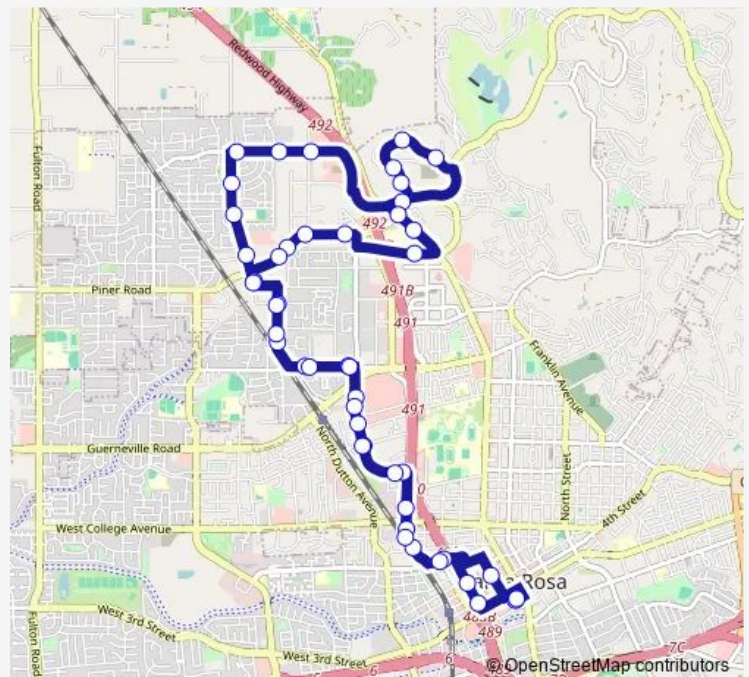

Hopper Ave at Airway Dr

### Route schedule

Transit Mall South Bays — Transit Mall North Bays

Monday 05:45-17:45

Tuesday 05:45-17:45

Wednesday 05:45-17:45

Thursday 05:45-17:45

Friday 05:45-17:45

Saturday 07:00-18:00

### Route info

Direction: Transit Mall South Bays

Stops: 46

Trip Duration: 1 hour 0 min

10 — North City Connector

BusMaps

Fountaingrove Pkwy at Round Barn Blvd

Round Barn Blvd at Unocal Pl