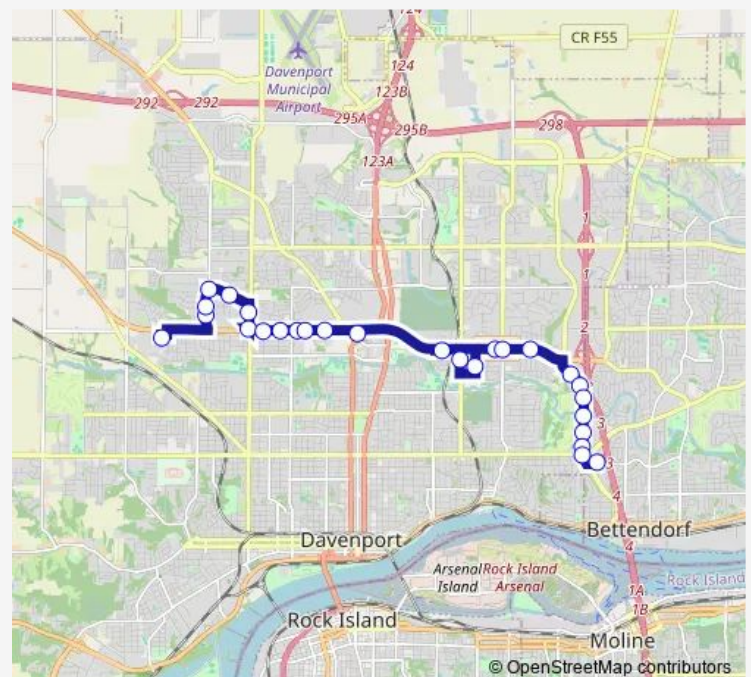

Kimberly & Forest (E)

Kimberly Club Apartments North Entrance

Kimberly Club Apartments South Entrance

Route schedule

West Walmart — Burlington Coat Factory

Monday 06:25-18:25

Tuesday 06:25-18:25

Wednesday 06:25-18:25

Thursday 06:25-18:25

Friday 06:25-18:25

Saturday 09:25-18:25

Sunday —

Route info

Direction: West Walmart

Stops: 27

Trip Duration: 0 hour 32 min

10 — Magenta

Kimberly & Opp. Alpine Center North Entrance

Kimberly & Opp. Thomas Place

Kimberly & Opp. Waterfront Deli

Kimberly & Shady Ln (W)

Kimberly & Middle (W)

Burlington Coat Factory

Direction

Tuesday 06:46-17:46

Wednesday 06:46-17:46

Thursday 06:46-17:46

Friday 06:46-17:46

Saturday 09:46-17:46

Sunday —

Route info

Direction: Burlington Coat Factory