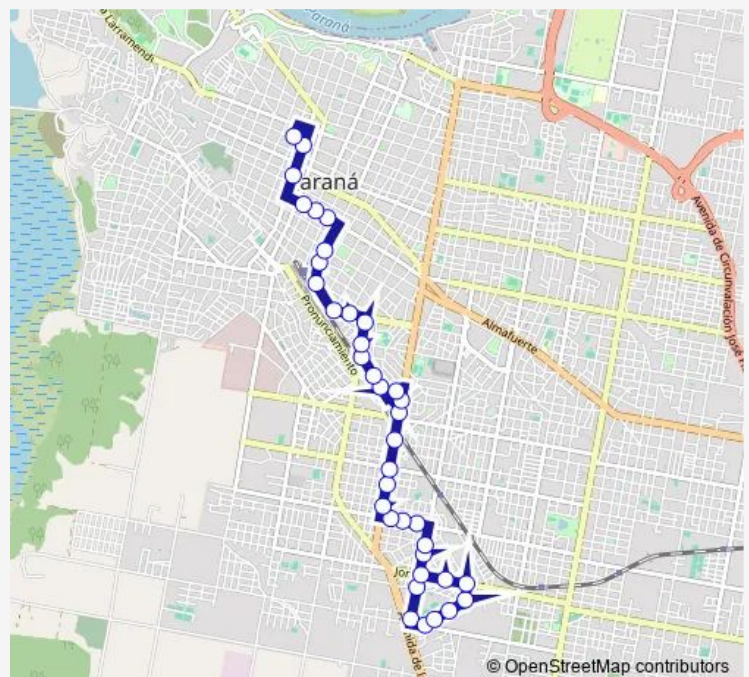

AV. Francisco Ramirez - Almte. Thomas Cochrane

Arturo Jauretche - Leopoldo Marechal

Route schedule

DIVISION DE LOS ANDES - LUIS NOACO — Cordoba - Cervantes

Monday 05:20-21:41

Tuesday 05:20-21:41

Wednesday 05:20-21:41

Thursday 05:20-21:41

Friday 05:20-21:41

Saturday 05:30-19:00

Sunday 05:30-19:00

Route info

Direction: DIVISION DE LOS ANDES - LUIS NOACO

Stops: 37

Trip Duration: 0 hour 29 min