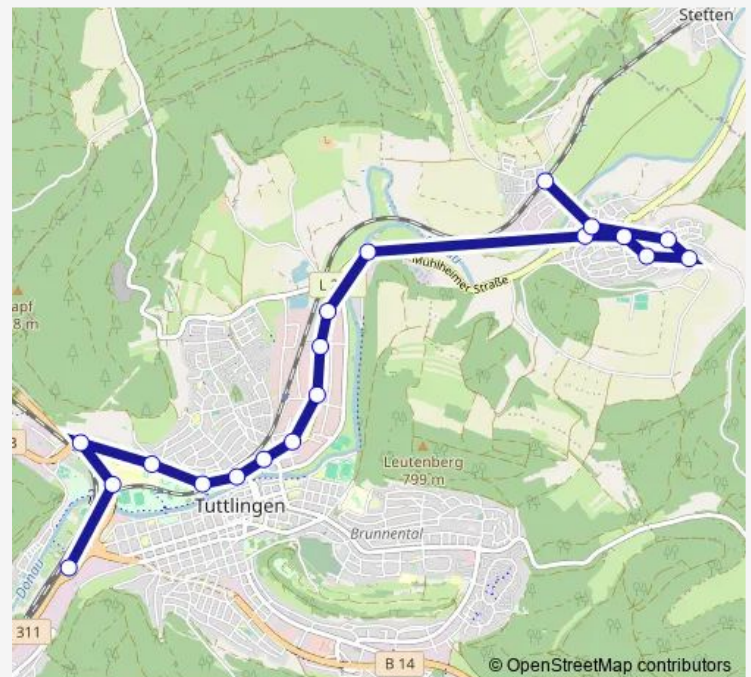

### Route schedule

Tuttlingen Bahnhof — Nendingen Bahnhof

Monday 21:07-23:07

Tuesday 21:07-23:07

Wednesday 21:07-23:07

Thursday 21:07-23:07

Friday 21:07-23:07

Saturday 21:07-23:07

### Route info

Direction: Tuttlingen Bahnhof

Stops: 19

Trip Duration: 0 hour 26 min