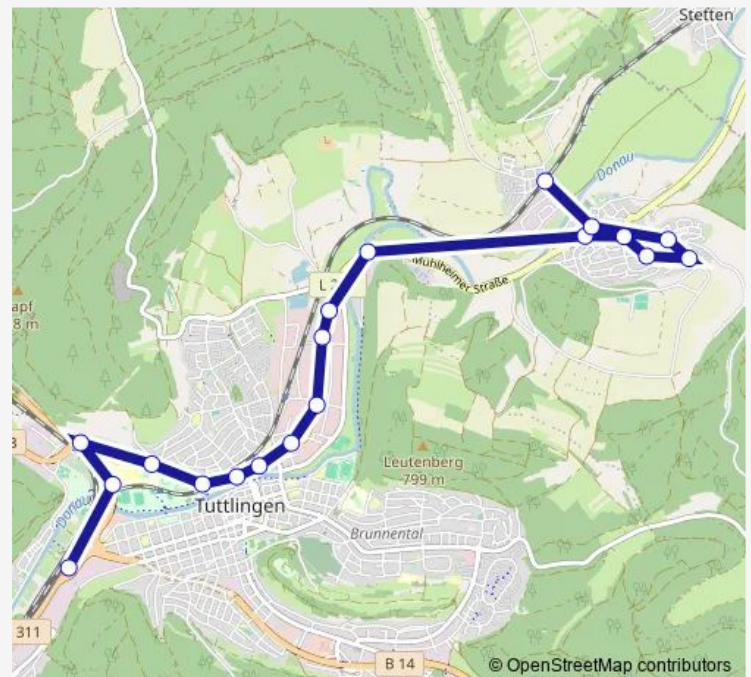

### Route schedule

Tuttlingen Bahnhof — Nendingen Bahnhof

Monday 21:07-23:07

Tuesday 21:07-23:07

Wednesday 21:07-23:07

Thursday 21:07-23:07

Friday 21:07-23:07

Saturday 21:07-23:07

### Route info

Direction: Tuttlingen Bahnhof

Stops: 19

Trip Duration: 0 hour 26 min