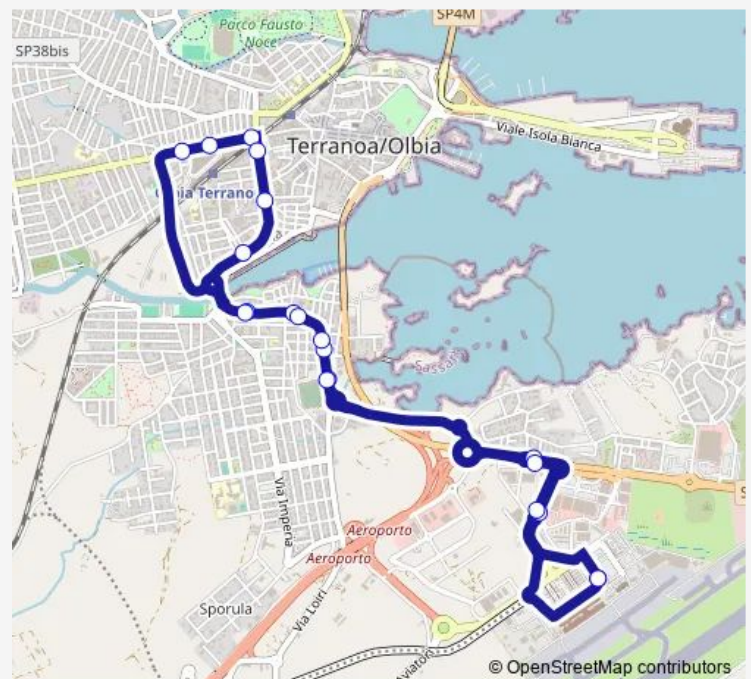

Saturday 05:50

Sunday 05:50

Route info

Direction: Deposito Aspo

Stops: 19

Trip Duration: 0 hour 12 min

10 — Aeroporto - Centro Citta' - Aeroporto

Direction

Aeroporto — Aeroporto

23 stops

[Open route schedule](#)

Aeroporto

Astronauti Inps-Inail

Ss125 fr. Jazz Hotel

Via Roma fr. Cimitero

Via Roma fr. Market

Monday 23:40

Tuesday 23:40

Wednesday 23:40

Thursday 23:40

Friday 23:40

Saturday 23:40

Sunday 23:40

Route info

Thursday 06:20-23:15

Friday 06:20-23:15

Saturday 06:20-23:15

Sunday 06:20-23:15

Route info

Direction: Aeroporto

Stops: 20

Trip Duration: 0 hour 20 min