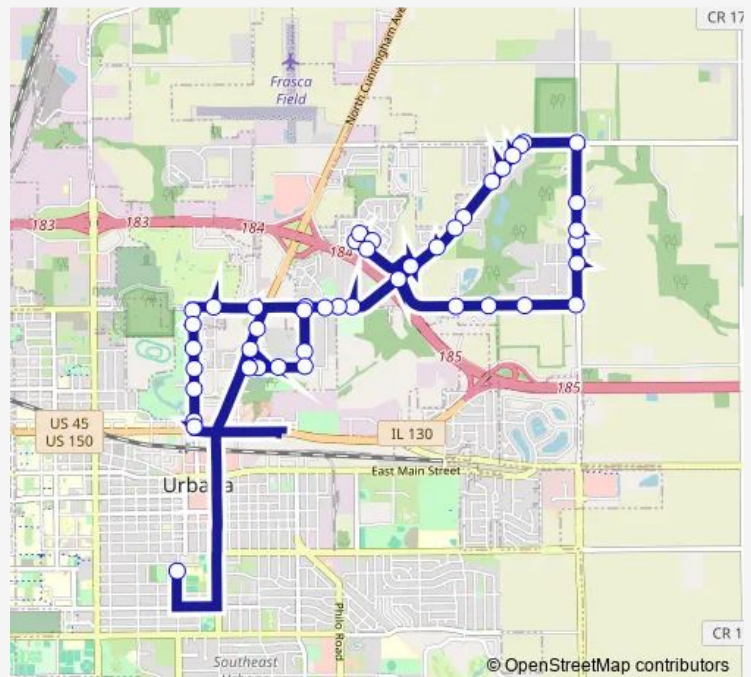

Bus 10 Gold Alternate

[Go to website](#)

Direction
 Brownfield & Perkins (SE Corner) — Urbana High School
 46 stops
[Open route schedule](#)

- Brownfield & Perkins (SE Corner)
- Perkins & Cooks Ln. (South Side)
- Perkins & Raintree (SW Corner)
- Perkins & Cherokee (South Side)
- Perkins & High Cross (SW Corner)
- High Cross & Kyle (East Side)
- High Cross & Nordland (East)
- Highcross & Apostalic Life Church (E)
- High Cross & Bruce Acres (Se)
- Airport & High Cross (SE Corner)
- Brownfield & Airport (NE Corner)
- Brownfield & Airport (SW Far Side)
- Brownfield & Agnes (NW Corner)
- Brownfield & Arlene (NW Corner)
- Brownfield & Clifton (NW Corner)
- Brownfield & Sharlyn (West Side)
- Brownfield & Mary Lou (West Side)
- Brownfield & Prairieview (NW Corner)
- Brownfield & Columbia (NW Corner)
- Columbia & Hancock (NE Corner)
- Hancock & Hamilton (SE Corner)

Route schedule

Brownfield & Perkins (SE Corner) — Urbana High School

Monday	07:08
Tuesday	07:08
Wednesday	07:08
Thursday	07:08
Friday	07:08
Saturday	—
Sunday	—

Route info

Direction: Brownfield & Perkins (SE Corner)

Stops: 46

Trip Duration: 0 hour 32 min

10 — Gold Alternate

Hamilton & Jefferson (SW Corner)

Jefferson & Columbia (NW Corner)

Brownfield & Columbia (SW Corner)

Perkins & Ivanhoe (North Side)

Perkins & Richard (NE Corner)

Broadway & Thompson (NW Corner)

Broadway & Oakland (NW Corner)

Broadway & Kerr (Nw)

Broadway & Stebbins (Nw)

Broadway & Park (NW Corner)

Broadway & University (NW Corner)

Urbana High School

10 Bus time schedules and route maps are available in an offline PDF at busmaps.com. Use the busmaps.com website to see live bus times, train schedule or subway schedule, and step-by-step directions for all public transit in Urbana