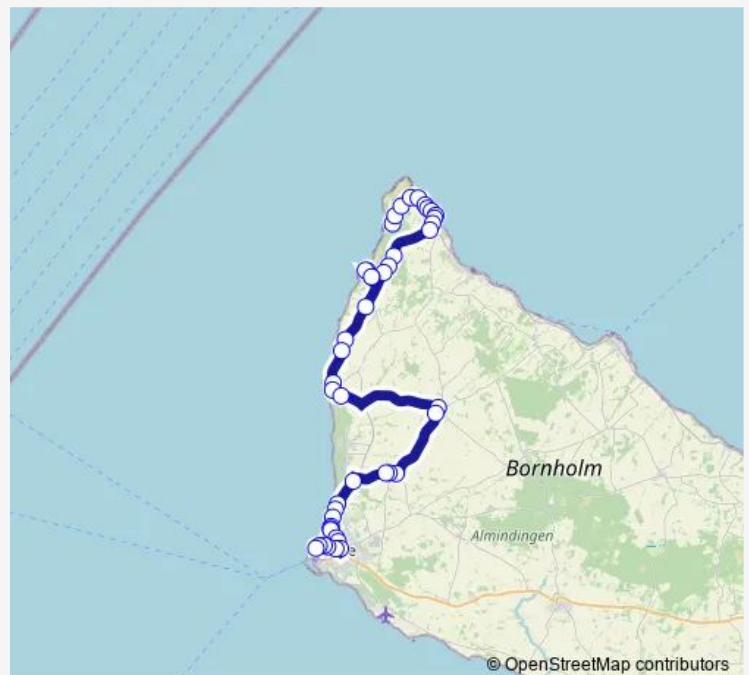

Direction

Hammershus (landside) (Bornholm) — Rønne Havn (Bornholm)

45 stops

[Open route schedule](#)

- Hammershus (landside) (Bornholm)
- Langebjergvej ovf. Hammer Havn (Bornholm)
- Langebjergvej ovf. Hammershusvej (Bornholm)
- Sandvig - Gl. Station (landside) (Bornholm)
- Strandvejen v. Hotel Falcon (Bornholm)
- Strandvejen ovf. Kongeskærskolen (Bornholm)
- Bornholms Idræts og Kulturcenter (Bornholm)
- Havnegade v. Brogade (Bornholm)
- Havnegade ovf. Kæmpestranden (Bornholm)
- Allinge - Lindeplads v. Pilegade (Bornholm)
- Allinge ovf. Tårnhuset (Bornholm)
- Nordre Borrelyngvej v. nr. 18 (Bornholm)
- Borrelyngsvej v. Lyngholt (Bornholm)
- Borrelyngsvej ovf. Teknisk samling (Bornholm)
- 40/30 Zonegrænse (Borrelyngsvej) (Bornholm)
- Vang Øvre (landside) (Bornholm)
- Vang ovf. nr. 77 (Bornholm)
- Vang Havn (Bornholm)
- Vang Øvre (havside) (Bornholm)
- Borrelyngsvej v. Jons Kapelvej (Bornholm)
- Borrelyngsvej v. Helligpedervej (Bornholm)

Route schedule

Hammershus (landside) (Bornholm) — Rønne Havn (Bornholm)

Monday	09:02-23:02
Tuesday	09:02-23:02
Wednesday	09:02-23:02
Thursday	09:02-23:02
Friday	09:02-23:02
Saturday	09:02-21:02
Sunday	09:02-21:02

Route info

Direction: Hammershus (landside) (Bornholm)

Stops: 45

Trip Duration: 1 hour 7 min

30/20 Zonegrænse (Borrelyngsvej) (Bornholm)

Hasle v. Nørregade 33 (Bornholm)

Hasle Torv ovf. Rådhuset (Bornholm)

Svalhøjvej v. nr. 2 (Bornholm)

Sunday 04:47

Route info

Direction: Rønne Havn (Bornholm)

Stops: 41

Trip Duration: 1 hour 4 min

Hasle Torv v. Rådhuset (Bornholm)

Hasle v. Nørregade 8 (Bornholm)

20/30 Zonegrænse (Borrelyngsvej) (Bornholm)