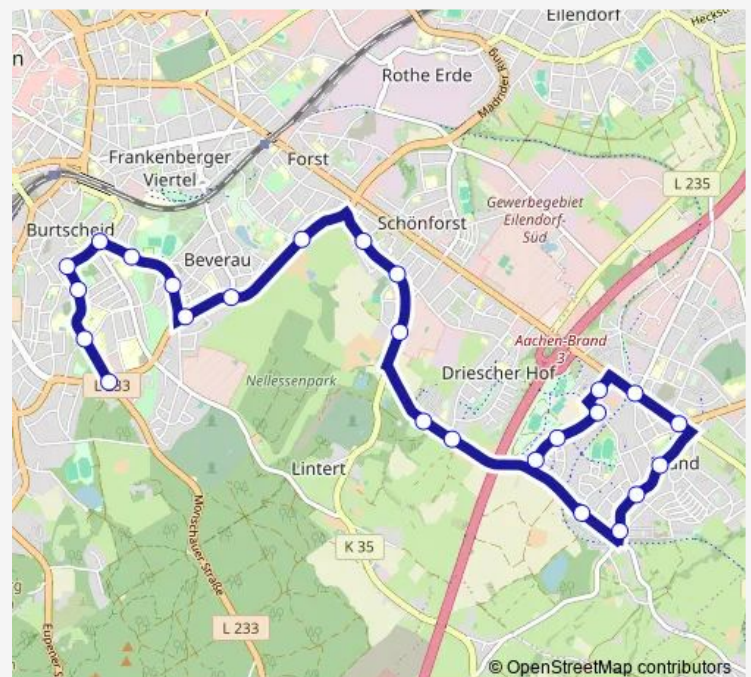

### Direction

Aachen, Siegel — Aachen, Brander Feld

17 stops

[Open route schedule](#)

Aachen, Siegel

Aachen, Bayernallee

Aachen, Heißberg

Aachen, Burtscheid

Aachen, Marienhospital

Aachen, Wilhelm-Pitz-Weg

Aachen, Juttastraße

Aachen, Vogelsang

Aachen, Beverau

Aachen, Drimborn

Aachen, Staudenweg

Aachen, Forster Linde

### Route schedule

Aachen, Siegel — Aachen, Brander Feld

Monday 07:22-18:22

Tuesday 07:22-18:22

Wednesday 07:22-18:22

Thursday 07:22-18:22

Friday 07:22-18:22

Saturday —

### Route info

Direction: Aachen, Siegel

Stops: 17

Trip Duration: 0 hour 18 min