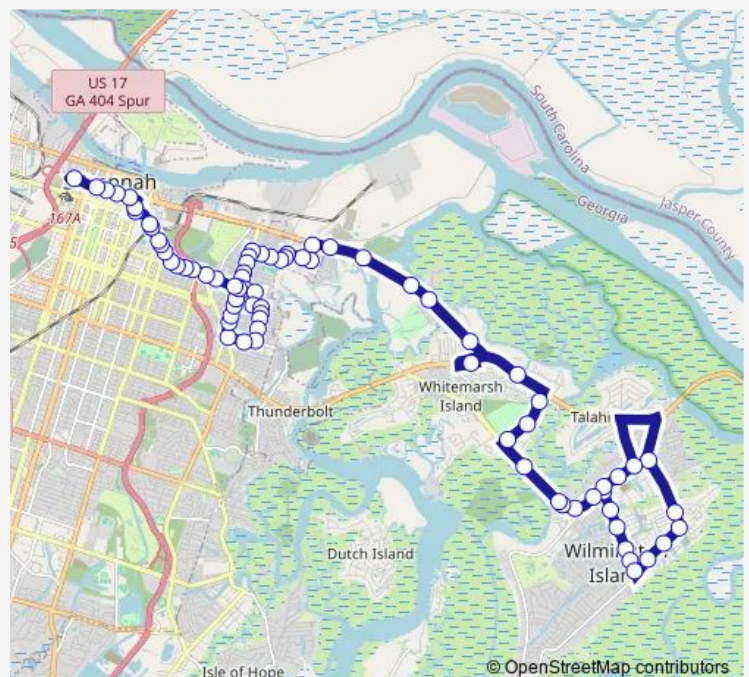

Thursday 06:30-20:30

Friday 06:30-20:30

Saturday 06:30-19:30

Sunday 08:00-18:30

Route info

Direction: JMR Transit Center

Stops: 58

Trip Duration: 0 hour 59 min

10 — East Savannah

Mississippi & Georgia Eb

Georgia & Florida Sb

Georgia & NEW York Sb

Georgia & Tennessee Sb

Georgia & Bonaventure Sb

Bonature & Siem Wb

36th & Skidaway Wb

Wednesday 05:54-21:05

Thursday 05:54-21:05

Friday 05:54-21:05

Saturday 05:54-19:30

Sunday 07:30-17:45

Route info

Direction: Penn Waller & Johnny Mercer Sb

Stops: 77

Oglethorpe & Price Wb

Oglethorpe & Abercorn Wb

Oglethorpe & Bull Wb

Oglethorpe & Barnard Wb

JMR Transit Center

10 Bus time schedules and route maps are available in an offline PDF at busmaps.com. Use the busmaps.com website to see live bus times, train schedule or subway schedule, and step-by-step directions for all public transit in Savannah