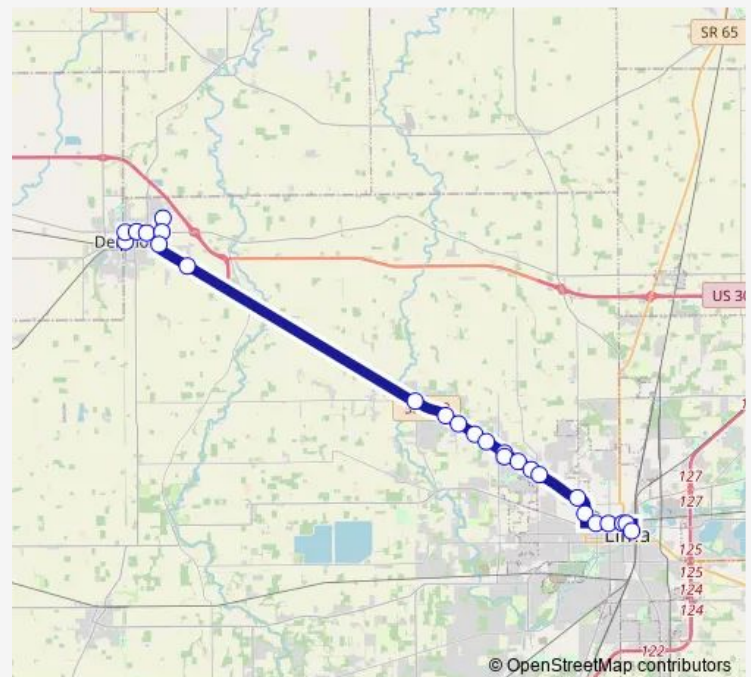

### Direction

S. Main & 2nd St. — Lima Terminal (High Street)

25 stops

[Open route schedule](#)

S. Main & 2nd St.

Main & 5th St.

Fifth and N. Scott

Fifth and Fort Jennings

### Route schedule

S. Main & 2nd St. — Lima Terminal (High Street)

Monday 05:48-17:48

Tuesday 05:48-17:48

Wednesday 05:48-17:48

Thursday 05:48-17:48

Friday 05:48-17:48

Saturday —

### Route info

Direction: S. Main & 2nd St.

Stops: 25

Trip Duration: 0 hour 32 min

10 — Delphos

Wayne and Metcalf

Wayne and Elizabeth

Wayne and N. Main

Lima Terminal (High Street)

**Direction**

Lima Terminal (High Street) — S. Main &amp; 2nd St.

21 stops

[Open route schedule](#)

Lima Terminal (High Street)

Wayne and Main

Wayne and Metcalf