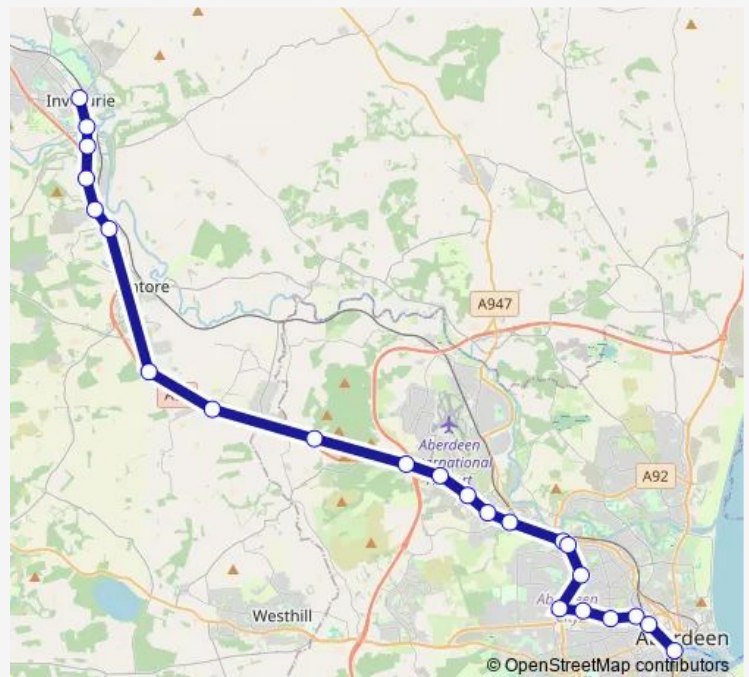

Direction

Town Hall — Union Square Bus Station

23 stops

[Open route schedule](#)

- Town Hall
- St James's Place
- Leslie Place
- Crichiebank
- Thainstone Agricultural Centre
- Kintore Business Park
- Broomhill Roundabout
- Glasgowforest
- Bishopston Farm
- Chapel of Stoneywood Road
- Scotland's Rural College
- Gough Burn Crescent
- Greenburn Drive
- Howes Road
- Haudagain By-Pass
- Haudagain By-Pass
- Rosehill Drive
- Ashgrove Road West
- Aberdeen Royal Infirmary
- Westburn Drive
- Mount Street

Route schedule

Town Hall — Union Square Bus Station

Monday	05:06-18:51
Tuesday	05:06-18:51
Wednesday	05:06-18:51
Thursday	05:06-18:51
Friday	05:06-19:21
Saturday	05:31-18:51
Sunday	08:31-12:51

Route info

Direction: Town Hall

Stops: 23

Trip Duration: 0 hour 50 min

10 — Inverurie - Aberdeen

Maberly Street

Union Square Bus Station

Direction

Union Square Bus Station — Market Place

21 stops

[Open route schedule](#)

Union Square Bus Station

Spa Street

Mount Street

Mile End Avenue

Aberdeen Royal Infirmary

Ashgrove Road West