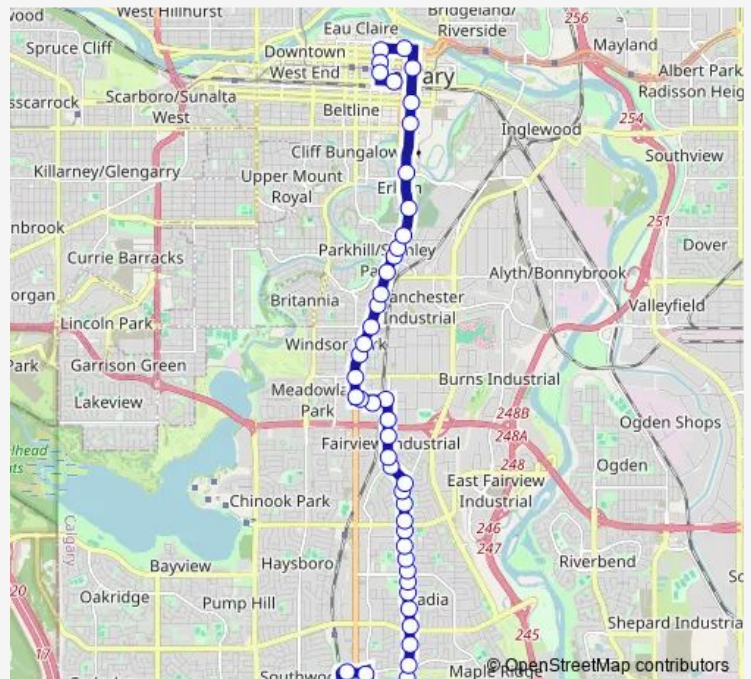

Bus 10 City Hall/Southcentre

[Go to website](#)

Direction
 Anderson LRT Station — EB 9 AV S @ Centre ST S
 48 stops
[Open route schedule](#)

- Anderson LRT Station
- EB Southport WY @ Southport RD Sw
- SB Bonaventure DR @ Willow Park DR Se
- EB Bonaventure DR @ E. Fairmont DR Se
- NB Fairmount DR @ Willingdon BV Se
- NB Fairmount DR @ Willow Ridge PL Se
- NB Fairmount DR @ Willow Park DR Se
- NB Fairmount DR @ @ 99 AV Se
- NB Fairmount DR @ Southland DR Se
- NB Fairmount DR @ 96 AV Se
- NB Fairmount DR @ Arbour CR Se
- NB Fairmount DR @ Armstrong CR Se
- NB Fairmount DR @ Acadia DR Se
- NB Fairmount DR @ 88 AV Se
- NB Fairmount DR @ 86 AV Se
- NB Fairmount DR @ 83 AV Se
- NB Fairmount DR @ Heritage DR Se
- NB Fairmount DR @ Fredson DR Se
- NB Fairmount DR @ 78 AV Se
- NB Fairmount DR @ Fyffe RD Se
- NB Fairmount DR @ Fairview DR Se

Route schedule

Anderson LRT Station — EB 9 AV S @ Centre ST S

Monday	05:40-23:40
Tuesday	05:40-23:40
Wednesday	05:40-23:40
Thursday	05:40-23:40
Friday	05:40-23:40
Saturday	08:50-23:20
Sunday	08:50-23:20

Route info

Direction: Anderson LRT Station
 Stops: 48
 Trip Duration: 0 hour 38 min

10 — City Hall/Southcentre

NB Fairmount DR @ Franklin DR Se

NB Fairmount DR @ Farrell RD Se

NB Centre ST S @ Glenmore Tr

WB 61 AV S @ Centre ST S

SB Fairmount DR @ Franklin DR Se

SB Fairmount DR @ Fairview DR Se

SB Fairmount DR @ Farrell RD Se

SB Fairmount DR @ 78 AV Se

Route schedule

EB 9 AV S @ Centre ST S — Anderson LRT Station

Monday 06:27-23:45

Tuesday 06:27-23:45