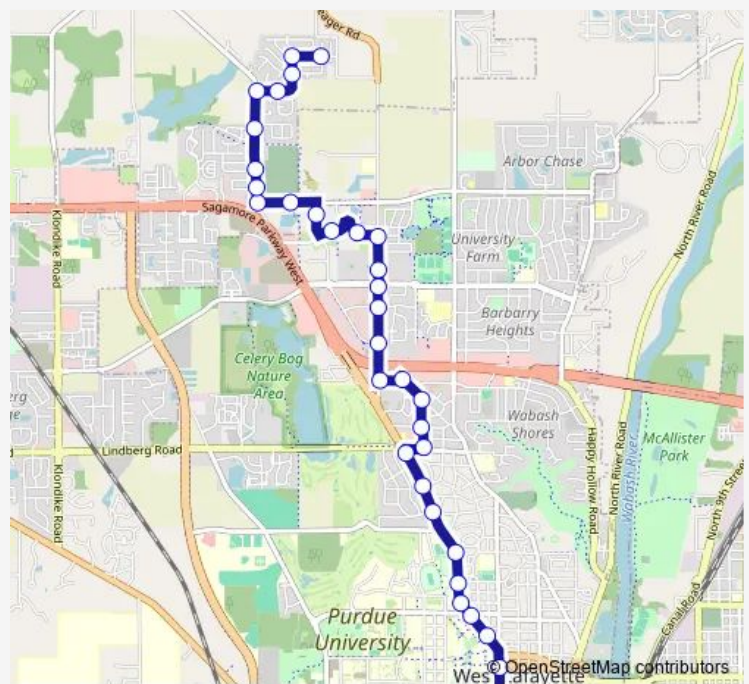

Win Hentschel Blvd & MED Institute: Bus047

Yeager Rd & McClure Ave (SW Corner): Bus117

Peppermill Apts on Yeager Rd (at shelter): Bus129

Yeager Rd & Montgomery St (NW Corner): Bus626nw

Yeager Rd & Kent Ave (NW Corner)

Anthrop Dr & Yeager (at Shelter): Bus104s

Mayfair Village Apts on Sycamore Ln: Bus101sw

Sycamore Ln & W Navajo St: Bus611s

Carlisle Rd & Windsor Dr (NW Corner): Bus623nw

Carlisle Rd & Lindberg Rd (NW Corner): Bus102nw

Route schedule

Roundtable Dr & Shining Armor Ln(SW Corner):Bus157 —
Krannert Grad School: Bus260

Monday 06:42-21:30

Tuesday 06:42-21:30

Wednesday 06:42-21:30

Thursday 06:42-21:30

Friday 06:42-21:30

Saturday 07:00-17:00

Sunday —

Route info

Direction: Roundtable Dr & Shining Armor Ln(SW Corner):Bus157

Stops: 32

Trip Duration: 0 hour 30 min

10 — Northwestern

Lindberg Rd & Northwestern (Northeast): Bus952

Northwestern & Lindberg (Southwest of): Bus375sw