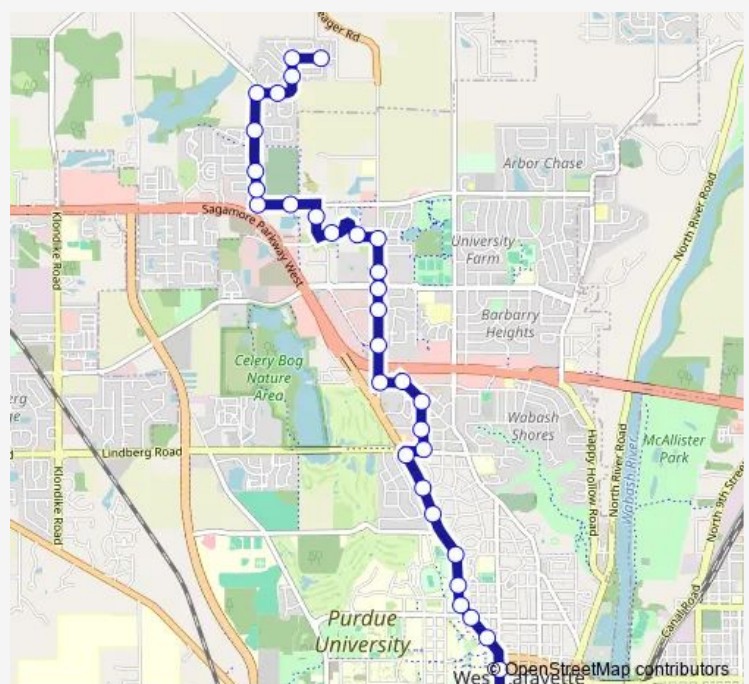

Mayfair Village Apts on Sycamore Ln: Bus101sw

Sycamore Ln & W Navajo St: Bus611s

Carlisle Rd & Windsor Dr (NW Corner): Bus623nw

Carlisle Rd & Lindberg Rd (NW Corner): Bus102nw

### Route schedule

Roundtable Dr & Shining Armor Ln(SW Corner):Bus157 —  
Krannert Grad School: Bus260

Monday 06:42-21:30

Tuesday 06:42-21:30

Wednesday 06:42-21:30

Thursday 06:42-21:30

Friday 06:42-21:30

Saturday 07:00-17:00

### Route info

Direction: Roundtable Dr & Shining Armor Ln(SW Corner):Bus157

Stops: 32

Trip Duration: 0 hour 30 min

10 — Northwestern

Lindberg Rd & Northwestern (Northeast): Bus952

Northwestern & Lindberg (Southwest of): Bus375sw