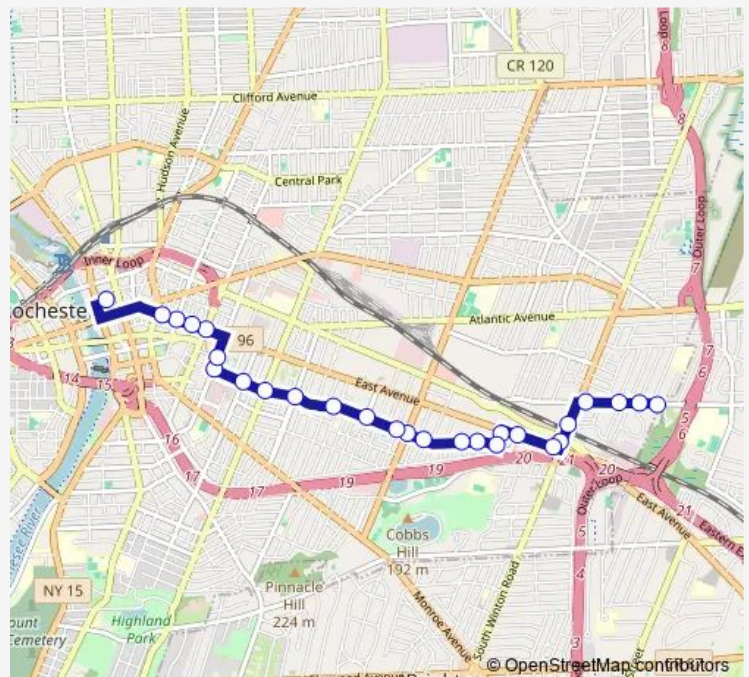

Bus 10 Park

[Go to website](#)

Direction

Mortimer St. Shelter — Blossom Loop Connection Hub

27 stops

[Open route schedule](#)

- Mortimer St. Shelter
- East & Chestnut
- East Ave & Scio-Broadway
- East & Pitkin
- East & Alexander
- Alexander & Gardiner
- Park & Kirkhaven Business Ctr
- Park & Meigs
- Park & Goodman
- Park & Oxford
- Park & Barrington
- Park & Berkeley
- Park & Brunswick
- Park & Culver
- Park & Beverly
- Park & Faraday
- Park & Homer
- Park & Colby
- Colby & East
- East & Park
- East & Probert

Route schedule

Mortimer St. Shelter — Blossom Loop Connection Hub

Monday	17:30
Tuesday	17:30
Wednesday	17:30
Thursday	17:30
Friday	17:30
Saturday	—
Sunday	—

Route info

Direction: Mortimer St. Shelter

Stops: 27

Trip Duration: 0 hour 24 min

10 — Park

Winton & University

Winton & Brentwood

Blossom & Winton

Blossom & Beresford

Blossom & Bobrich

Blossom Loop Connection Hub

Direction

Blossom Loop Connection Hub — Transit Center - no direction

27 stops

[Open route schedule](#)

Blossom Loop Connection Hub

Blossom & Croydon

Blossom & Beresford

Blossom & Winton