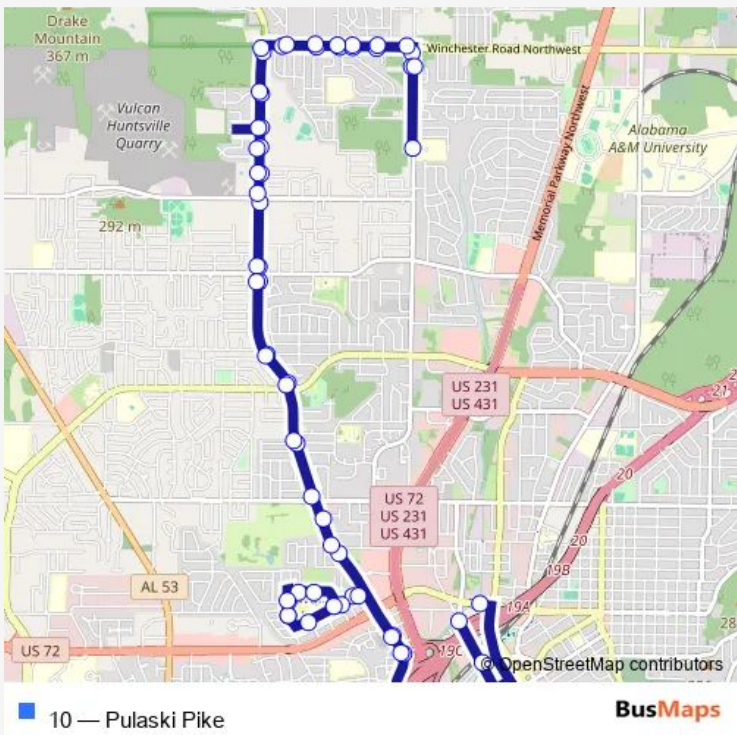

Bus 10 Pulaski Pike

[Go to website](#)

Direction
 New Transit Center North Exit — New Transit Center South Exit

62 stops

[Open route schedule](#)

- New Transit Center North Exit
- Dallas at Holmes Eb
- Pulaski Pike at Beasley Nb
- Central Health Nb
- Poplar at Mccrary Wb
- Poplar at Beard
- Poplar at Yukon
- Fairbanks at Alaska
- Fairbanks at Love
- Beard at Turf
- Beard at Sitka
- Poplar at Arctic
- Poplar at Mccrary Eb
- Pulaski Pike at Country Club
- Pulaski Pike at Dunham
- Pulaski Pike at Cora Hill Nb
- Pulaski Pike at Sparkman Nb
- Pulaski Pike at Broadview Nb
- Pulaski Pike at Family Dollar Nb
- Pulaski Pike at Save A Lot Nb
- Pulaski Pike at Stringfield Nb

Route schedule

New Transit Center North Exit — New Transit Center South Exit

Monday	06:00-20:00
Tuesday	06:00-20:00
Wednesday	06:00-20:00
Thursday	06:00-20:00
Friday	06:00-20:00
Saturday	07:00-18:00
Sunday	—

Route info

Direction: New Transit Center North Exit

Stops: 62

Trip Duration: 0 hour 50 min

10 — Pulaski Pike BusMaps

Pulaski Pike at Pulaski Pike Nb

Pulaski Pike at Pulaski Ct Nb

Pulaski Pike at Kenard Ave Nb