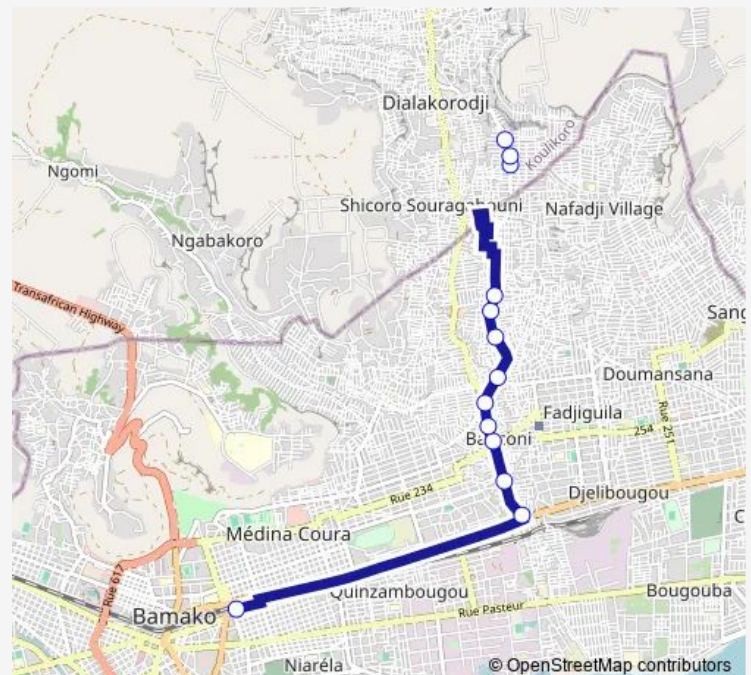

### Route schedule

Fadjiguila Place — Wairada Terminus

Monday 07:14

Tuesday 07:14

Wednesday 07:14

Thursday 07:14

Friday 07:14

Saturday 07:14

### Route info

Direction: Fadjiguila Place

Stops: 13

Trip Duration: 0 hour 34 min

■ 10 — Sotrama 10 : Raida ⇄ Banconi\_kognoumani\_wereda

## Direction

Wairada Terminus — Fadjiguila Place

16 stops

[Open route schedule](#)

Wairada Terminus

Missira Da

Dibi So Da

Sanga So Koro

## Route schedule

Wairada Terminus — Fadjiguila Place

Monday 08:10

Tuesday 08:10

Wednesday 08:10

Thursday 08:10

Friday 08:10

Saturday 08:10