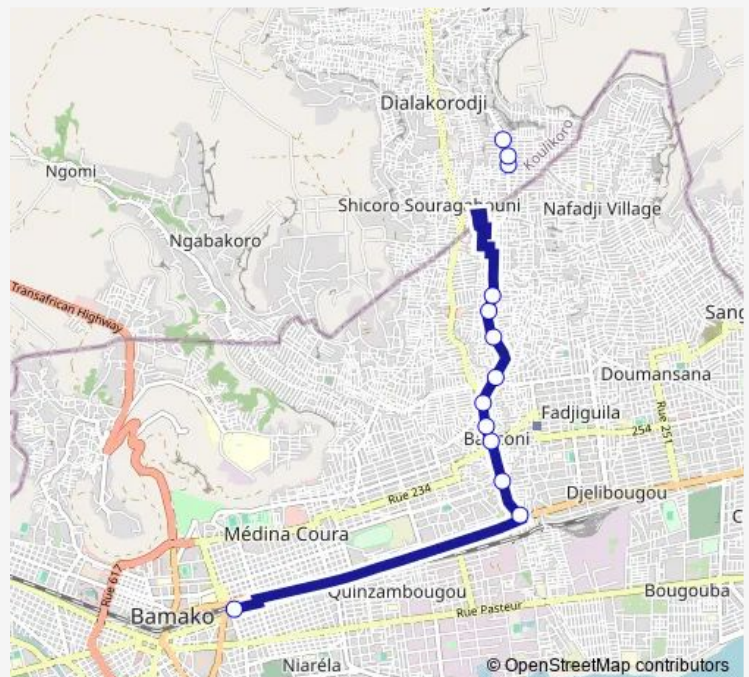

Bus 10 Sotrama 10 : Raida ⇄ Banconi_kognoumani_wereda

[Go to website](#)

Direction

Fadjiguila Place — Wairada Terminus

13 stops

[Open route schedule](#)

- Fadjiguila Place
- Banconi Tournant
- Bablen Ka Carré
- Banconi Sougouda
- Charbon Carré
- Banconi Kainaibani
- Banconi Pont Da
- Missira Da
- Wotoro Carré
- Haidara Ka Carré
- Sanga So Koro
- Dibi So Da
- Wairada Terminus

Route schedule

Fadjiguila Place — Wairada Terminus

Monday	07:14
Tuesday	07:14
Wednesday	07:14
Thursday	07:14
Friday	07:14
Saturday	07:14
Sunday	07:14

Route info

Direction: Fadjiguila Place

Stops: 13

Trip Duration: 0 hour 34 min

10 — Sotrama 10 : Raida ⇄ Banconi_kognoumani_wereda

Direction

Wairada Terminus — Fadjiguila Place

16 stops

[Open route schedule](#)

Wairada Terminus

Missira Da

Dibi So Da

Banconi Tournant

Ambassade

Hirondelle Da

Troisième Da

Fadjiguila Place

Route schedule

Wairada Terminus — Fadjiguila Place

Monday 08:10