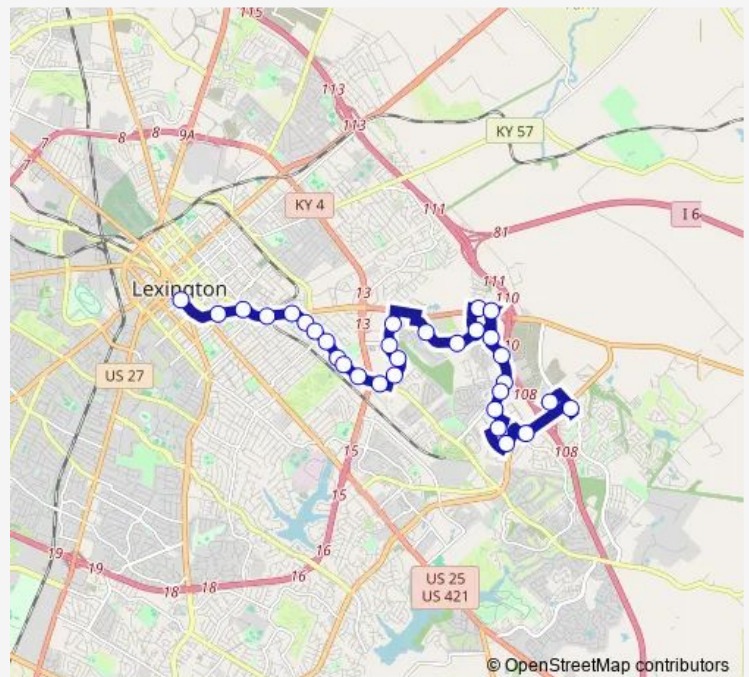

Wednesday 05:50-06:17

Thursday 05:50-06:17

Friday 05:50-06:17

Saturday —

Sunday —

**Route info**

Direction: Polo Club @ 2924

Stops: 30

Trip Duration: 0 hour 35 min

10 — Hamburg Pavilion

Liberty @ 1701 Inbound

Liberty @ 1601 Inbound

Liberty @ 1019 Inbound

Winchester @ 909

Winchester @ Jif

Midland @ Lewis

Midland @ Short

Rose @ 137 Inbound

Transit Center

## Direction

Alysheba @ 1816 (Meijer) — Transit Center

30 stops

[Open route schedule](#)

Alysheba @ 1816 (Meijer)

Sir Barton @ Pavilion Way Inbound

Sir Barton @ Carino's Inbound

Sir Barton @ National College Inbound