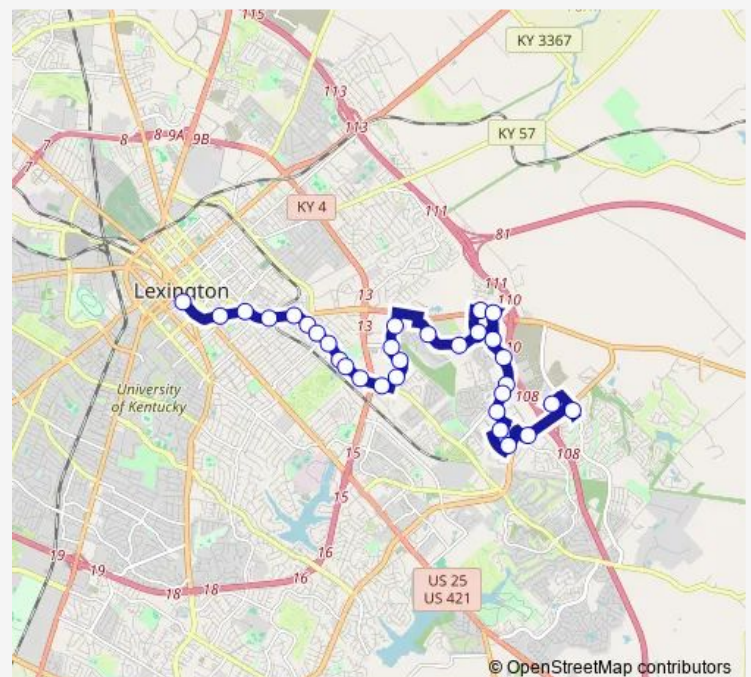

Liberty @ Christian

Liberty @ Creative Inbound

Liberty @ 1825 Inbound

Liberty @ 1749 Inbound

Route schedule

Polo Club @ 2924 — Transit Center

Monday 05:50-06:17

Tuesday 05:50-06:17

Wednesday 05:50-06:17

Thursday 05:50-06:17

Friday 05:50-06:17

Saturday —

Sunday —

Route info

Direction: Polo Club @ 2924

Stops: 30

Trip Duration: 0 hour 38 min

10 — Hamburg Pavilion

Liberty @ 1701 Inbound

Liberty @ 1601 Inbound

Liberty @ 1019 Inbound

Winchester @ 909

Winchester @ Jif

Midland @ Lewis

Midland @ Short

Rose @ 137 Inbound

Transit Center

Direction

Alysheba @ 1816 (Meijer) — Transit Center

30 stops

[Open route schedule](#)

Alysheba @ 1816 (Meijer)