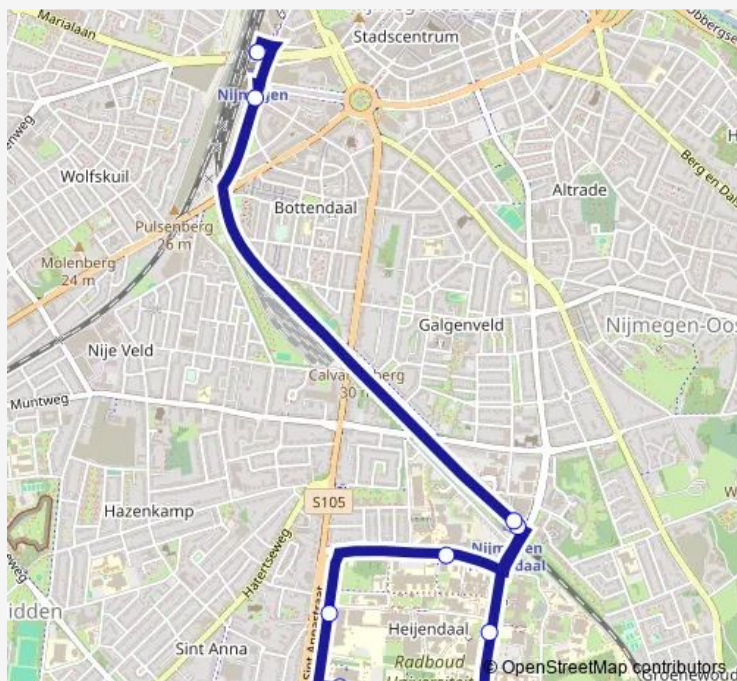

Bus 10 Nijmegen CS - Heyendaal - Cs

[Go to website](#)**Direction**

Nijmegen, Centraal Station — Nijmegen, Centraal Station

9 stops

[Open route schedule](#)

Nijmegen, Centraal Station

Nijmegen, Station Heyendaal

Nijmegen, Huygensgebouw

Nijmegen, Erasmusgebouw

Nijmegen, Spinozageb/Tandheelkunde

Nijmegen, Radboudumc

Nijmegen, Han

Nijmegen, Station Heyendaal

Nijmegen, Centraal Station

Route schedule

Nijmegen, Centraal Station — Nijmegen, Centraal Station

Monday 07:50-22:01

Tuesday 07:50-22:01

Wednesday 07:50-22:01

Thursday 07:50-22:01

Friday 07:50-22:01

Saturday —

Sunday —

Route info

Direction: Nijmegen, Centraal Station

Stops: 9

Trip Duration: 0 hour 20 min

10 — Nijmegen CS - Heyendaal - Cs

10 Bus time schedules and route maps are available in an offline PDF at busmaps.com. Use the busmaps.com website to see live bus times, train schedule or subway schedule, and step-by-step directions for all public transit in Arnhem