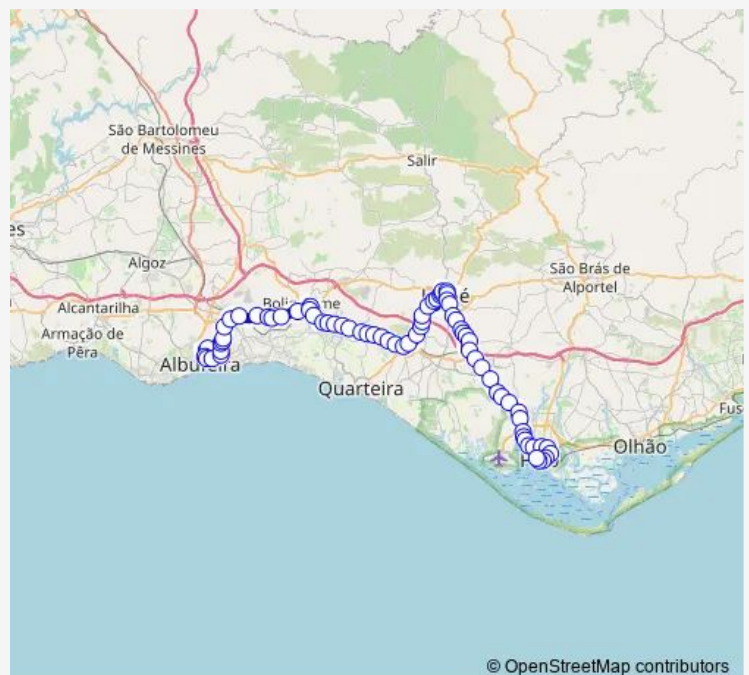

Fonte Boliqueime (N125)

Maritenda (Eng. Joaquim Apolónia)

Maritenda (Flores)

Route schedule

Albufeira (Terminal Rodoviário) — Faro (Terminal Rodoviário)

Monday 07:00-19:15

Tuesday 07:00-19:15

Wednesday 07:00-19:15

Thursday 07:00-19:15

Friday 07:00-19:15

Saturday —

Sunday —

Route info

Direction: Albufeira (Terminal Rodoviário)

Stops: 78

Trip Duration: 1 hour 40 min

© OpenStreetMap contributors

10 — Albufeira – Faro (por Loulé)

BusMaps

Maritenda (X Vale Covo)

Benfarras

Consequinte (Rotunda Vilamoura)

Consequinte (X Vale Judeu)

Consequinte (Passagem de Nível)