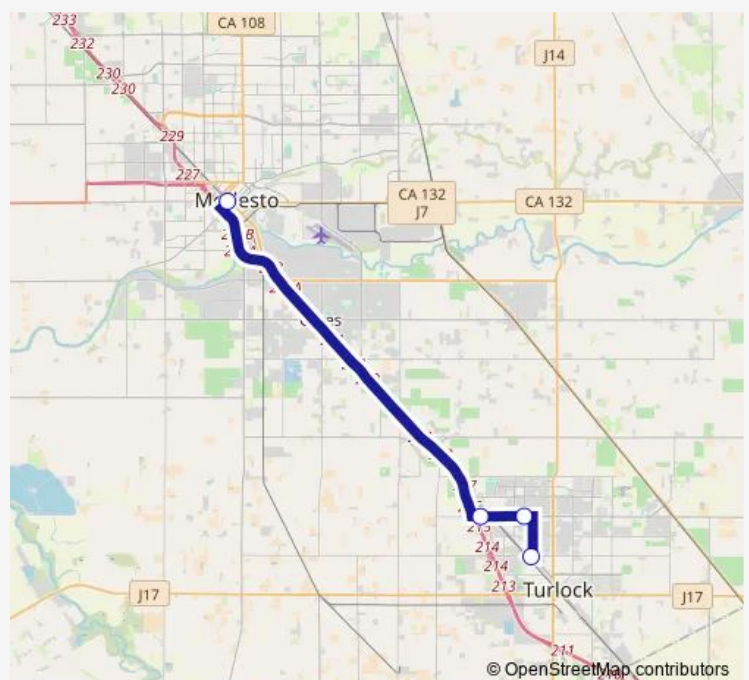

### Direction

Bay C - Modesto Transit Center - 2nd exi — Turlock Transit Center

4 stops

[Open route schedule](#)

Bay C - Modesto Transit Center - 2nd exi

W Monte Vista Ave & Countryside Dr

Monte Vista Ave & Crowell Rd

Turlock Transit Center

### Route schedule

Bay C - Modesto Transit Center - 2nd exi — Turlock Transit Center

Monday 05:15-21:15

Tuesday 05:15-21:15

Wednesday 05:15-21:15

Thursday 05:15-21:15

Friday 05:15-21:15

Saturday 07:15-19:15

### Route info

Direction: Bay C - Modesto Transit Center - 2nd exi

Stops: 4

Trip Duration: 0 hour 37 min

10 — Route 10

**Direction**

Turlock Transit Center — Bay C - Modesto Transit Center  
- 2nd exi

4 stops