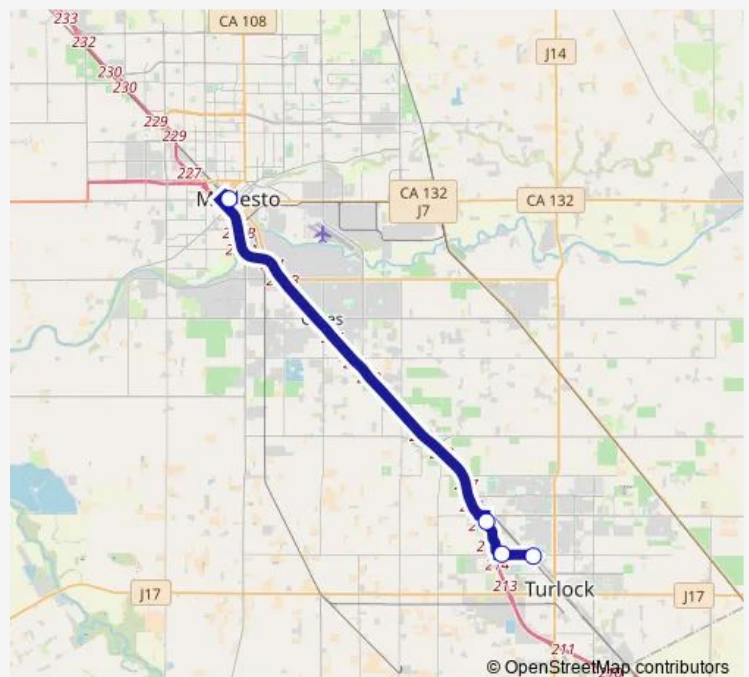

W Monte Vista Ave & Countryside Dr

Modesto Transit Center

Route schedule

Turlock Transit Center — Modesto Transit Center

Monday 05:57-21:57

Tuesday 05:57-21:57

Wednesday 05:57-21:57

Thursday 05:57-21:57

Friday 05:57-21:57

Saturday 07:57-19:57

Sunday —

Route info

Direction: Turlock Transit Center

Stops: 4

Trip Duration: 0 hour 37 min

10 — Route 10

Direction

Modesto Transit Center — Turlock Transit Center

5 stops

[Open route schedule](#)

Modesto Transit Center

Monte Vista EB Countryside Ns

Countyside and Monte Vista

Fulkerth Rd & Tully Rd

Turlock Transit Center

Route schedule

Modesto Transit Center — Turlock Transit Center

Monday	05:15-21:15
Tuesday	05:15-21:15
Wednesday	05:15-21:15
Thursday	05:15-21:15
Friday	05:15-21:15
Saturday	07:15-19:15
Sunday	—