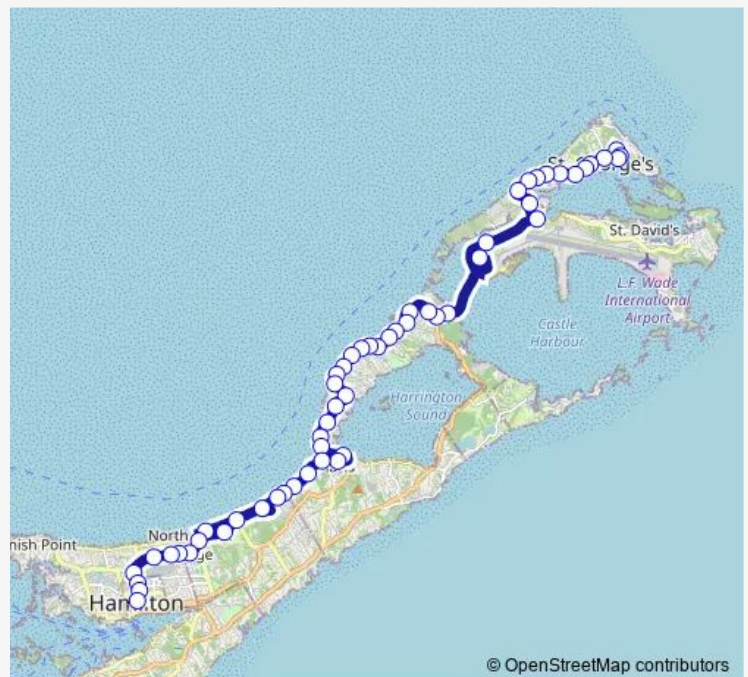

Bailey's Bay Ice Cream Palour

Across from Coney Island

Next to Harlem Heights Road

Next to Fractious Street

Route schedule

St. George's Bus Depot — Central Bus Terminal

Monday 06:15-22:15

Tuesday 06:15-22:15

Wednesday 06:15-22:15

Thursday 06:15-22:15

Friday 06:15-22:15

Saturday 07:15-18:15

Sunday 10:15-18:15

Route info

Direction: St. George's Bus Depot

Stops: 55

Trip Duration: 1 hour 0 min

10 — Hamilton to St. George's

Next to Panorama Drive

Across from Clay town

Next Abbott's Cliff

Across From Crawl Church

Across from Sandy's Lane

Across from Midland Heights

Northshore Road Crawl Hill

Near Shelly Bay Marketplace

Across from Burchall Cove

Next to Radnor Road

Across from Shelly Bay Park

Next to Somershill Road

Next to Bethel AME Church

Next to Eastpoint Lane