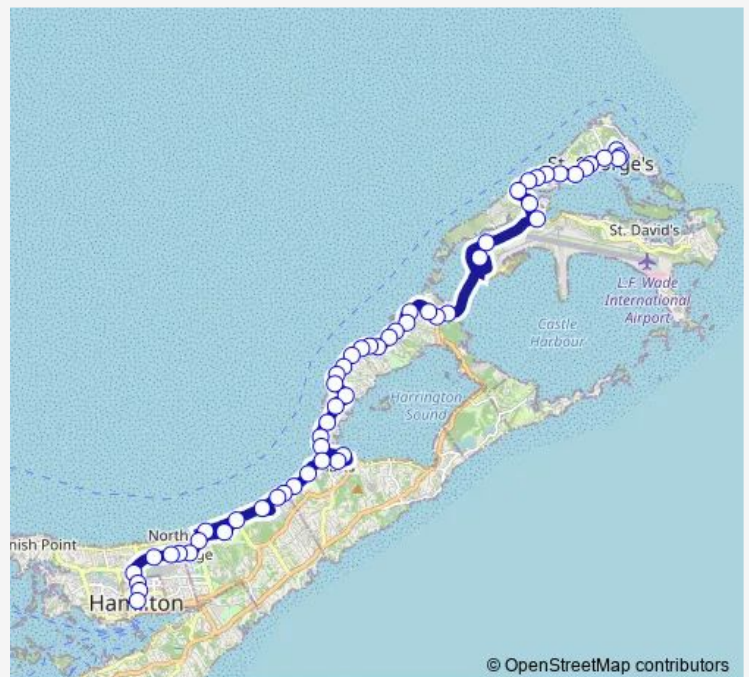

Bailey's Bay Ice Cream Palour

Across from Coney Island

Next to Harlem Heights Road

Next to Fractious Street

Route schedule

St. George's Bus Depot — Central Bus Terminal

Monday 06:15-22:15

Tuesday 06:15-22:15

Wednesday 06:15-22:15

Thursday 06:15-22:15

Friday 06:15-22:15

Saturday 07:15-18:15

Sunday 10:15-18:15

Route info

Direction: St. George's Bus Depot

Stops: 55

Trip Duration: 1 hour 0 min

© OpenStreetMap contributors

10 — Hamilton to St. George's

Next to Panorama Drive

Across from Clay town

Next Abbott's Cliff

Across From Crawl Church

Across from Sandy's Lane

Across from Midland Heights

Northshore Road Crawl Hill

Near Shelly Bay Marketplace

Across from Burchall Cove

Next to Radnor Road

Across from Shelly Bay Park

Next to Somershill Road

Next to Bethel AME Church