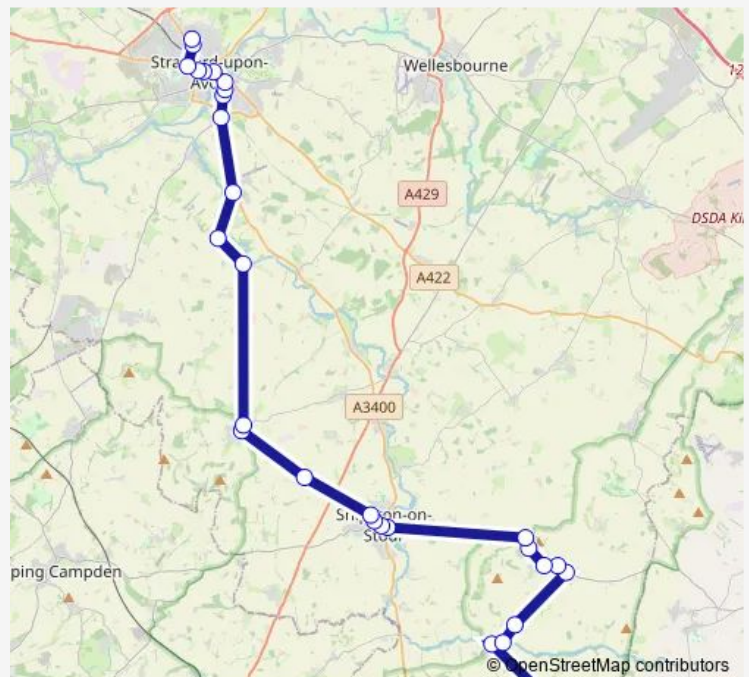

Thursday 09:00

Friday 09:00

Saturday 09:00

Sunday 09:00

Route info

Direction: Bus Shelter

Stops: 29

Trip Duration: 1 hour 10 min

10 — Stratford - Ilmington - Shipston - Brailes - Whichford

Old Tramway

Shell Garage

Mcdonalds

Oxfam

Greenhill Launderette

Stratford-upon-Avon Rail Station

Regal Road

Stratford Tesco Bus Shelter

Direction

Stratford Tesco Bus Shelter — Bus Shelter

29 stops

[Open route schedule](#)

Stratford Tesco Bus Shelter

Maybird Centre

Wharf Road

Monday 12:20

Tuesday 12:20

Wednesday 12:20

Thursday 12:20

Friday 12:20

Saturday 12:20

Sunday 12:20

Route info