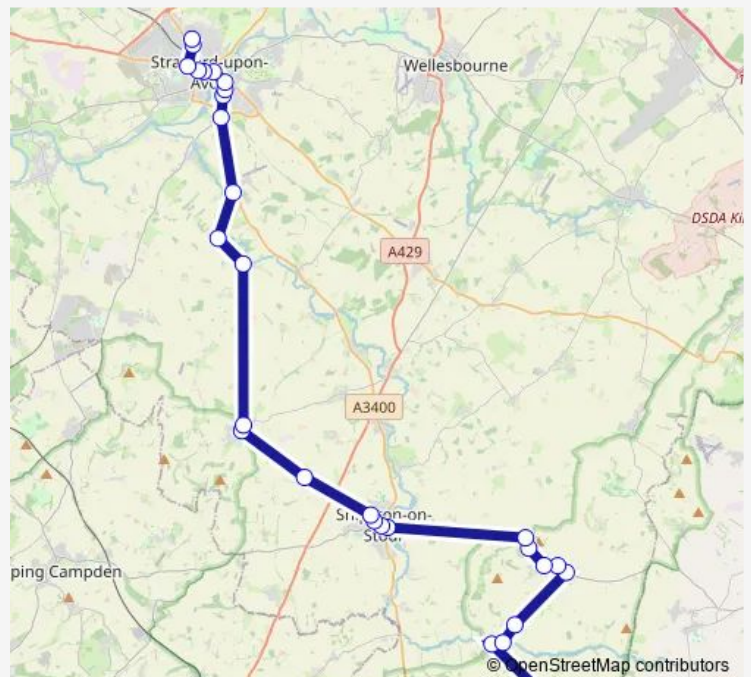

### Route schedule

Bus Shelter — Stratford Tesco Bus Shelter

Monday —

Tuesday —

Wednesday —

Thursday —

Friday —

Saturday 09:00

### Route info

Direction: Bus Shelter

Stops: 29

Trip Duration: 1 hour 10 min

10 — Stratford - Ilmington - Shipston - Brailes - Whichford

Old Tramway

Shell Garage

Mcdonalds