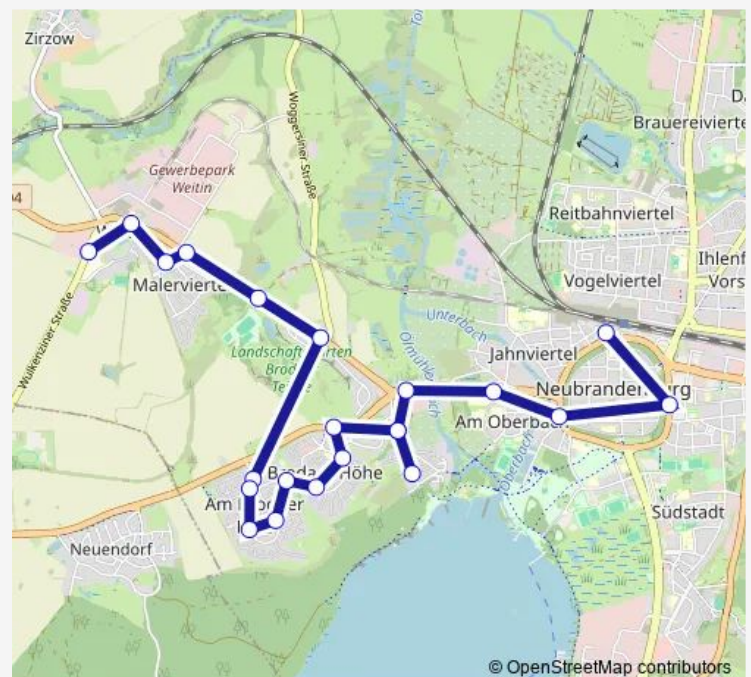

Neubrandenburg, Rathaus

Route schedule

Weitin Wendepplatz — Neubrandenburg, ZOB (Ea)

Monday 04:53-19:09

Tuesday 04:53-19:09

Wednesday 04:53-19:09

Thursday 04:53-19:09

Friday 04:53-19:09

Saturday 05:01-22:15

Sunday 05:01-21:15

Route info

Direction: Weitin Wendepplatz

Stops: 22

Trip Duration: 0 hour 31 min

Direction

Neubrandenburg, Rathaus — Neubrandenburg Warliner Str.

5 stops

[Open route schedule](#)

Neubrandenburg, Rathaus

Neubrandenburg Ravensburgstr

Neubrandenburg Neuenkirchener

Neubrandenburg Sponholzer Str.

Neubrandenburg Warliner Str.

Route schedule

Route info

Direction: Neubrandenburg, Rathaus

Stops: 5

Trip Duration: 0 hour 5 min

Direction

Neubrandenburg, ZOB (Ea) — Weitin Wendeplatz

13 stops

[Open route schedule](#)