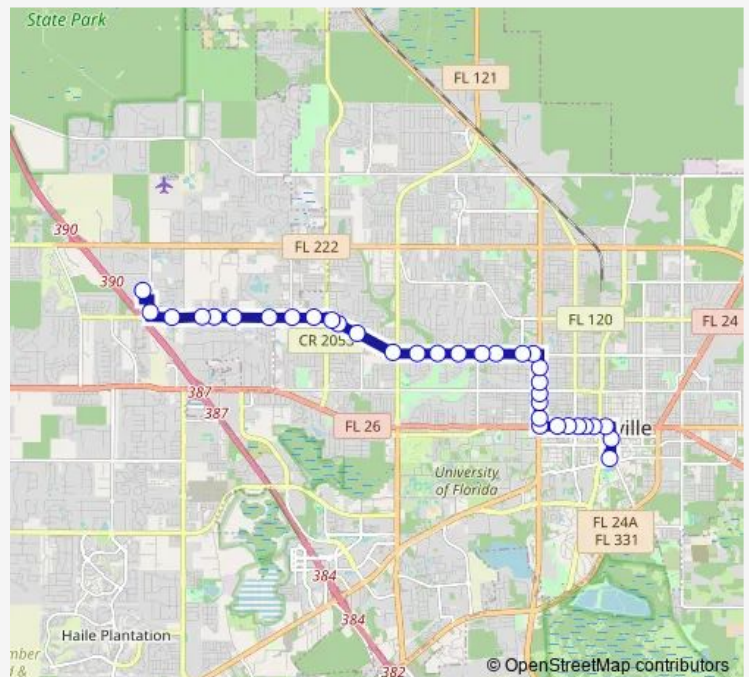

Bus 10 Downtown Station To Santa Fe College

[Go to website](#)

Direction

Rosa Parks RTS Downtown Station — Santa Fe

34 stops

[Open route schedule](#)

- Rosa Parks RTS Downtown Station
- Arlington Square Apartments
- City Hall
- Alachua County Office of the State Attorney
- Seagle Building
- Santa Fe College Charles L. Blount Center
- Leonardo's 706
- Westbound W University Ave @ NW 10th St
- Holiday Inn @ W University Avenue
- Publix @ NW 13th St and W Univ Ave
- Theory Apartments
- University House Apartments
- Xerographic Copy Center
- Lifesouth Community Blood Center @ NW 13th Street
- NW 16th Ave NW 13th St
- Gainesville High School Tennis Courts
- Westbound NW 16th Avenue @ NW 20th Way
- Forest Ridge Neighborhood
- NW 24th St @ NW 16th Avenue
- NW 27th Terrace @ NW 16th Avenue
- NW 30th Terrace @ NW 16th Avenue

Route schedule

Rosa Parks RTS Downtown Station — Santa Fe

Monday	07:00-18:33
Tuesday	07:00-18:33
Wednesday	07:00-18:33
Thursday	07:00-18:33
Friday	07:00-18:33
Saturday	07:00-17:00
Sunday	—

Route info

Direction: Rosa Parks RTS Downtown Station

Stops: 34

Trip Duration: 0 hour 28 min

10 — Downtown Station To Santa Fe College

Zion Evangelical Lutheran Church

B'Nai Israel School & Day Care

Capital City Bank @ NW 16th Boulevard

NW 23rd Ave NW 43rd St

Suburban Apartments

Route info

Direction: Santa Fe

Stops: 36

Trip Duration: 0 hour 28 min

The Gate Food Store @ NW 13th Street

NW 13th St @ Nearside NW 3rd PI Southbound

West University Avenue & SW 12th St

University of Florida Human Resources