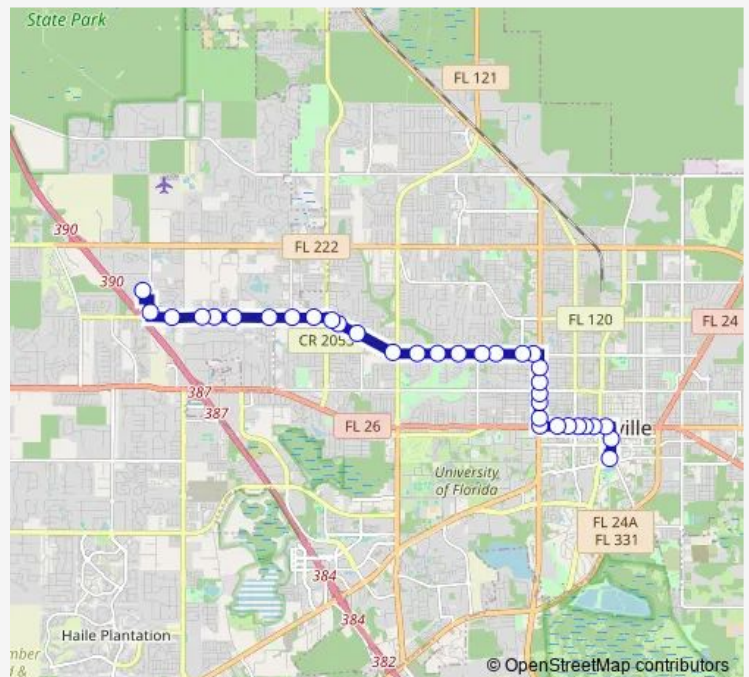

Bus 10 Downtown Station To Santa Fe College

[Go to website](#)

Direction

Rosa Parks RTS Downtown Station — Santa Fe

34 stops

[Open route schedule](#)

- Rosa Parks RTS Downtown Station
- Arlington Square Apartments
- City Hall
- Alachua County Office of the State Attorney
- Seagle Building
- Santa Fe College Charles L. Blount Center
- Leonardo's 706
- Westbound W University Ave @ NW 10th St
- Holiday Inn @ W University Avenue
- Publix @ NW 13th St and W Univ Ave
- Theory Apartments
- University House Apartments
- Xerographic Copy Center
- Lifesouth Community Blood Center @ NW 13th Street
- NW 16th Ave NW 13th St
- Gainesville High School Tennis Courts
- Westbound NW 16th Avenue @ NW 20th Way
- Forest Ridge Neighborhood
- NW 24th St @ NW 16th Avenue
- NW 27th Terrace @ NW 16th Avenue
- NW 30th Terrace @ NW 16th Avenue

Route schedule

Rosa Parks RTS Downtown Station — Santa Fe

Monday	07:00-18:33
Tuesday	07:00-18:33
Wednesday	07:00-18:33
Thursday	07:00-18:33
Friday	07:00-18:33
Saturday	07:00-17:00
Sunday	—

Route info

Direction: Rosa Parks RTS Downtown Station

Stops: 34

Trip Duration: 0 hour 27 min

10 — Downtown Station To Santa Fe College

Zion Evangelical Lutheran Church

B'Nai Israel School & Day Care

Capital City Bank @ NW 16th Boulevard

NW 23rd Ave NW 43rd St

Suburban Apartments

Route info

Direction: Santa Fe

Stops: 36

Trip Duration: 0 hour 22 min

The Gate Food Store @ NW 13th Street

NW 13th St @ Nearside NW 3rd PI Southbound

West University Avenue & SW 12th St

University of Florida Human Resources