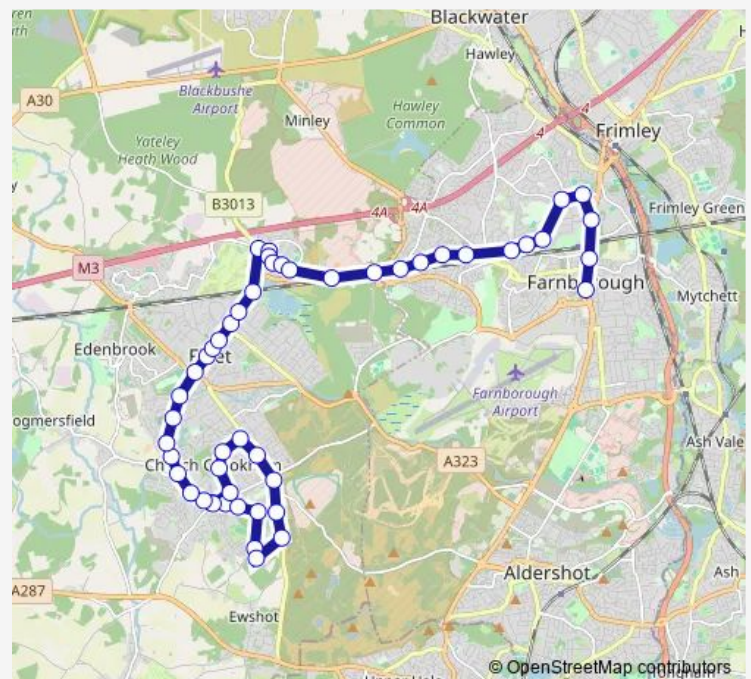

Conway Drive

Ladywood Avenue

Trunk Road

Cove Services

Bramshott Bridge

Shire Avenue

Highland Drive

Guernsey Drive

Tamworth Drive

Angora Way

Harvest Crescent

Route schedule

Kingsmead South — Kings Road

Monday 07:15

Tuesday 07:15

Wednesday 07:15

Thursday 07:15

Friday 07:15

Saturday —

Sunday —

Route info

Direction: Kingsmead South

Stops: 29

Trip Duration: 0 hour 33 min

Kings Road

Direction

Kingsmead South — The Verne

50 stops

[Open route schedule](#)

Kingsmead South

Kingsmead North

Ham and Blackbird