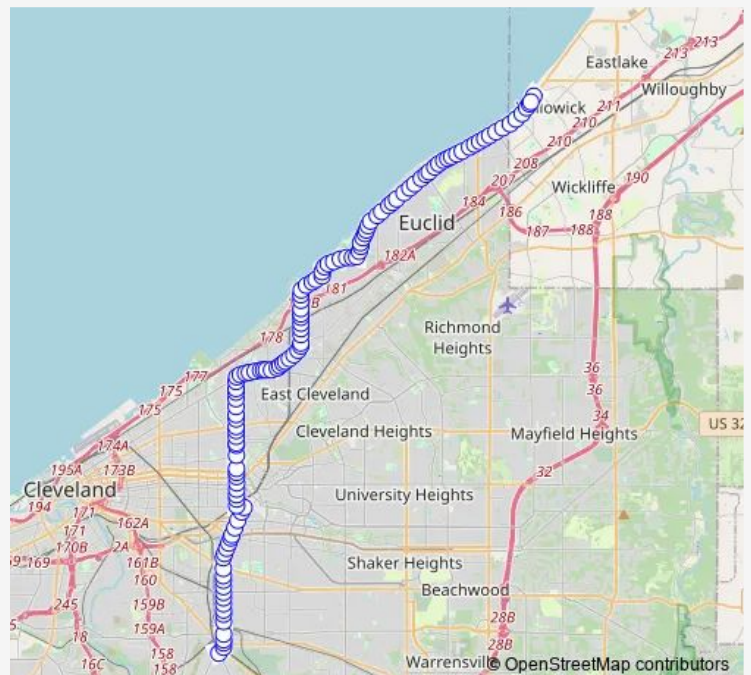

Bus 10 East 105–Lakeshore

[Go to website](#)

Direction

E 185th ST & Euclid Hospital (Layover) #1 — Turney & Ella Loop Stop #1

95 stops

[Open route schedule](#)

E 185th ST & Euclid Hospital (Layover) #1

Lakeshore Blvd & E 185th St

Lakeshore Blvd & E 169th St

16801 Lakeshore Blvd

16301 Lakeshore Blvd

16015 Lakeshore Blvd

Lakeshore Blvd & E 156th St

Lakeshore Blvd & Glencoe Rd

Lakeshore Blvd & Grovewood Av

Lakeshore Blvd & E 152nd St

Lakeshore Blvd & E 149th St

Lakeshore Blvd & Bonniewood Dr

Lakeshore Blvd & E 143rd St

Route schedule

E 185th ST & Euclid Hospital (Layover) #1 — Turney & Ella Loop Stop #1

Monday	03:12-02:14 ⁺¹
Tuesday	03:12-02:14 ⁺¹
Wednesday	03:12-02:14 ⁺¹
Thursday	03:12-02:14 ⁺¹
Friday	03:12-02:14 ⁺¹
Saturday	03:15-02:15 ⁺¹
Sunday	03:15-02:15 ⁺¹

Route info

Direction: E 185th ST & Euclid Hospital (Layover) #1

Stops: 95

Trip Duration: 0 hour 50 min

10 — East 105–Lakeshore

Lakeshore Blvd & E 142nd St

E 140th ST & Lakeshore Blvd

E 140th ST & Waterloo Rd