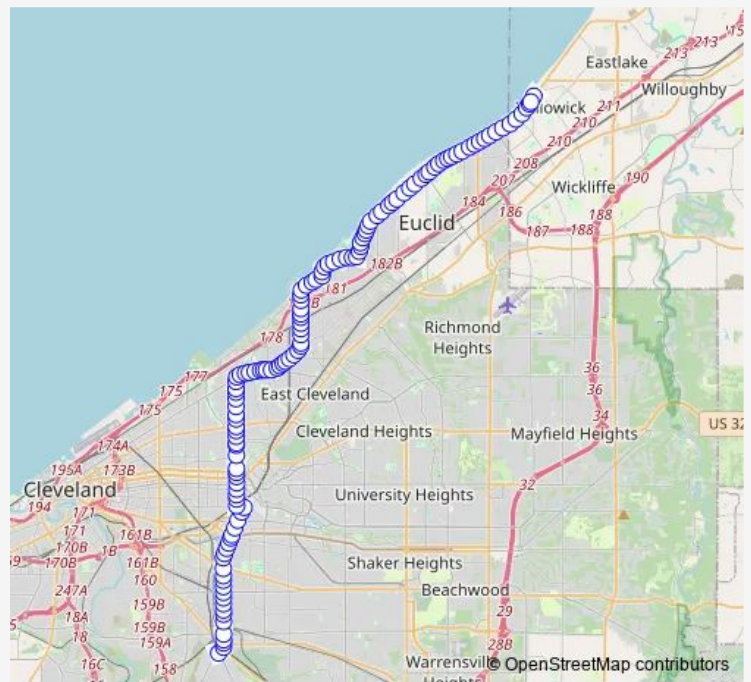

**Bus 10 East 105–Lakeshore**

[Go to website](#)

**Direction**  
 E 185th ST & Euclid Hospital (Layover) #1 — Turney & Ella Loop Stop #3  
 95 stops  
[Open route schedule](#)

E 185th ST & Euclid Hospital (Layover) #1

- Lakeshore Blvd & E 185th St
- Lakeshore Blvd & Maplecliff Rd
- Lakeshore Blvd & Landseer Rd
- Lakeshore Blvd & Crestland Rd
- Lakeshore Blvd & Harland Av
- Lakeshore Blvd & Neff Rd
- Lakeshore Blvd & Marcella Rd
- Lakeshore Blvd & Wildwood Ln
- E 174th ST & Nottingham Rd
- Lakeshore Blvd & E 169th St
- 16801 Lakeshore Blvd
- 16301 Lakeshore Blvd
- 16015 Lakeshore Blvd
- Lakeshore Blvd & E 156th St
- Lakeshore Blvd & Glencoe Rd
- Lakeshore Blvd & Grovewood Av
- Lakeshore Blvd & E 152nd St
- Lakeshore Blvd & E 149th St
- Lakeshore Blvd & Bonniewood Dr
- Lakeshore Blvd & E 143rd St

**Route schedule**

E 185th ST & Euclid Hospital (Layover) #1 — Turney & Ella Loop Stop #3

Monday	03:12-02:14 <sup>+1</sup>
Tuesday	03:12-02:14 <sup>+1</sup>
Wednesday	03:12-02:14 <sup>+1</sup>
Thursday	03:12-02:14 <sup>+1</sup>
Friday	03:12-02:14 <sup>+1</sup>
Saturday	03:15-02:15 <sup>+1</sup>
Sunday	03:15-02:15 <sup>+1</sup>

**Route info**

Direction: E 185th ST & Euclid Hospital (Layover) #1  
 Stops: 95  
 Trip Duration: 0 hour 57 min

10 — East 105–Lakeshore

Lakeshore Blvd & E 142nd St

E 140th ST & Lakeshore Blvd

E 140th ST & Waterloo Rd