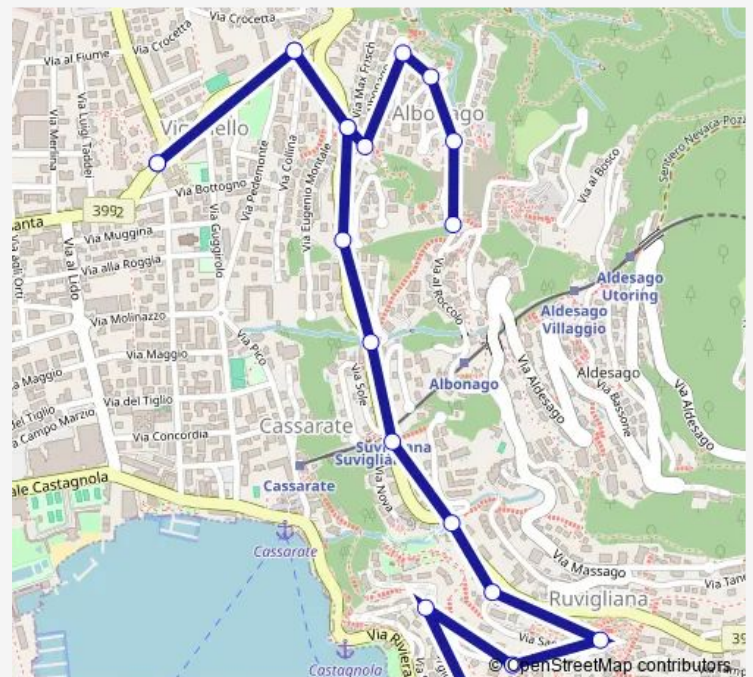

Albonago, Sentiero Castagni

Albonago, Paese

Route schedule

Castagnola, Capolinea — Albonago, Paese

Monday	—
Tuesday	—
Wednesday	—
Thursday	—
Friday	—
Saturday	06:22
Sunday	—

Route info

Direction: Castagnola, Capolinea

Stops: 20

Trip Duration: 0 hour 14 min

10 — B 10

Direction

Castagnola, Capolinea — Albonago, Paese

20 stops

[Open route schedule](#)

Castagnola, Capolinea

Thursday 06:38-21:56

Friday 06:38-23:26

Saturday 06:52-23:59

Sunday 06:56-21:56

Route info

Direction: Castagnola, Capolinea

Stops: 20

Trip Duration: 0 hour 14 min

Sunday 06:25-21:15

Route info

Direction: Albonago, Paese

Stops: 20

Trip Duration: 0 hour 13 min

Direction

Viganello, Centro — Castagnola, Capolinea

12 stops