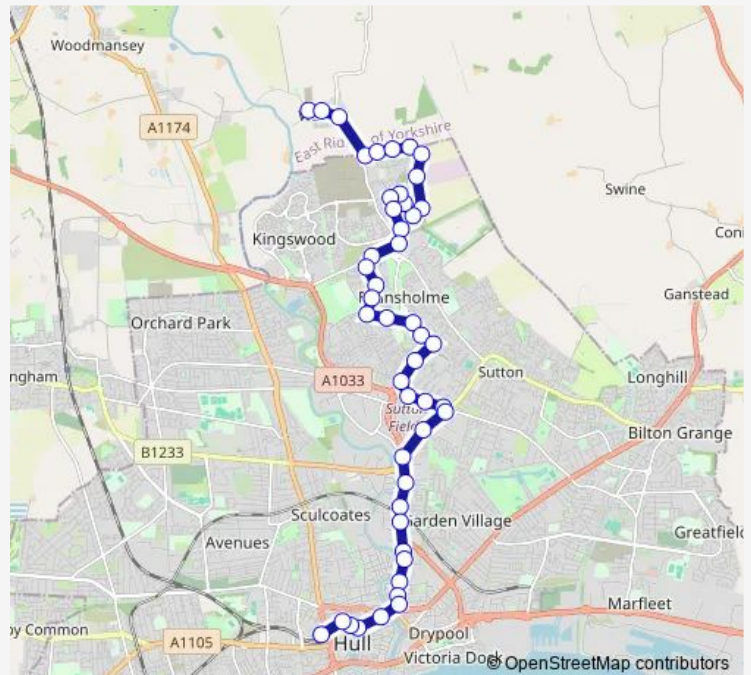

Bus 10 Hull Interchange - North Bransholme

[Go to website](#)

Direction

Hull Interchange — Wawne Green Lane

49 stops

[Open route schedule](#)

- Hull Interchange
- Bond Street D
- George Street B
- North Bridge
- Mulgrave Street
- Eagle Terrace
- Cornwall Street
- Glass House Row
- Foster Street
- Maxwell Street
- Morley Street
- Lorraine Street
- Ann Watson Street
- Joscelyn Avenue
- Greencore Bakery
- Apex Park
- Amsterdam Road
- Whistling Goose
- Beckdale
- Peacehaven Close
- Sutton Gardens

Route schedule

Hull Interchange — Wawne Green Lane

| | |
|-----------|-------------|
| Monday | 05:10-23:30 |
| Tuesday | 05:10-23:30 |
| Wednesday | 05:10-23:30 |
| Thursday | 05:10-23:30 |
| Friday | 05:10-23:30 |
| Saturday | 07:17-23:30 |
| Sunday | 08:47-22:00 |

Route info

Direction: Hull Interchange

Stops: 49

Trip Duration: 0 hour 40 min

10 — Hull Interchange - North Bransholme

Bransholme Centre

Bransholme Library

Bude Road

Leads Road

Geneva Way

Foredyke Avenue

Rix Road

Mayville Avenue

Woodhall Street

Foster Street

Bedford Street