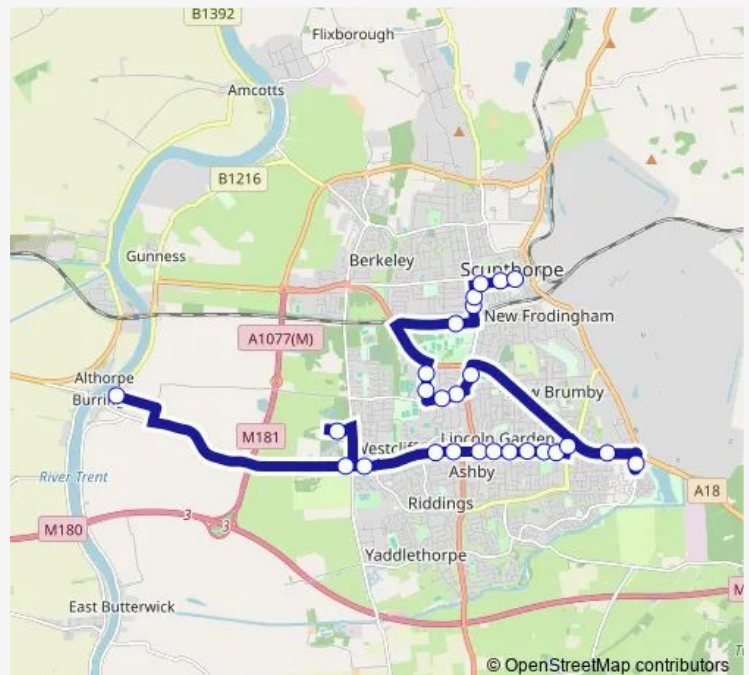

Thursday 09:30-12:50

Friday 09:30-12:50

Saturday —

Sunday —

Route info

Direction: Stone Lane

Stops: 26

Trip Duration: 0 hour 40 min

Museum

Cliff Gardens

Dunstall Street

Mary Street Car Park

Bus Station

Direction

Bus Station — Stone Lane

29 stops

Willoughby Road

Asda Roundabout

Route schedule

Bus Station — Stone Lane

Monday 12:00

Tuesday 12:00

Wednesday 12:00

Thursday 12:00

Friday 12:00

Saturday —

Sunday —

Route info

Direction: Bus Station

Stops: 29

Trip Duration: 0 hour 45 min

Parklands Caravan Site