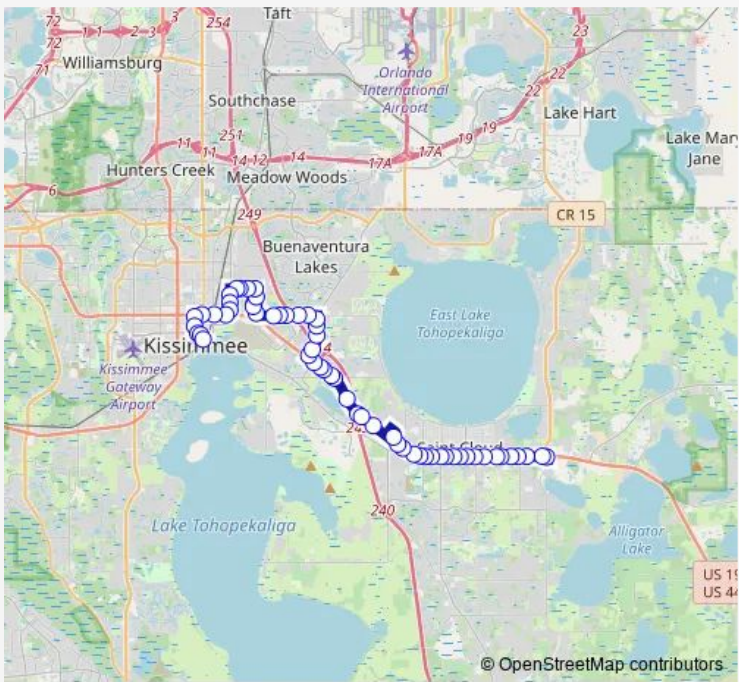

Bus 10 E. U.S. 192/ST. Cloud

[Go to website](#)

Direction
 Pleasant ST AND Neptune Rd — Live OAK Blvd AND Us192
 53 stops
[Open route schedule](#)

- Pleasant ST AND Neptune Rd
- N Main ST AND E Bass St
- N Main ST AND E OAK St
- N Main ST AND E Orange St
- E Vine ST AND Brack St
- E Vine ST AND Ingram St
- Michigan AVE AND Parade Ave
- Michigan AVE AND Boulder Dr
- Michigan AVE AND Lake Dr
- Michigan AVE AND Mill Slough Rd
- Mill Slough RD AND Brookside Ct
- Mill Slough RD AND Pine Tree Ter
- Mill Slough RD AND Denn John Ln
- Denn John LN AND East OAK Leaf Ln
- Denn John LN AND Sunburst Way
- Denn John LN AND Windsor OAK Ct
- Denn John LN AND OLD Boggy Creek Rd
- OLD Boggy Creek RD AND Denn John Ln
- Fortune RD AND Keston Ct
- Fortune RD AND Bill Beck Blvd
- Boggy Creek RD AND Grande Blvd

Route schedule
 Pleasant ST AND Neptune Rd — Live OAK Blvd AND Us192

Monday	04:05-21:00
Tuesday	04:05-21:00
Wednesday	04:05-21:00
Thursday	04:05-21:00
Friday	04:05-21:00
Saturday	04:05-21:00
Sunday	05:10-21:00

Route info
 Direction: Pleasant ST AND Neptune Rd
 Stops: 53
 Trip Duration: 0 hour 39 min

10 — E. U.S. 192/ST. Cloud **BusMaps**

Fortune RD AND Lakeside Dr

Simpson RD AND Astro Lake DR West

Simpson RD AND Country Ln

OLD Canoe Creek RD AND 5TH St

13th ST AND OLD Canoe Creek Rd

13th ST AND Arizona Ave

SR 192

E US 192 AND Tennessee Ave

E US 192 AND Vermont Ave

US 192 AND Wisconsin Ave

E US 192 AND Minnesota Ave