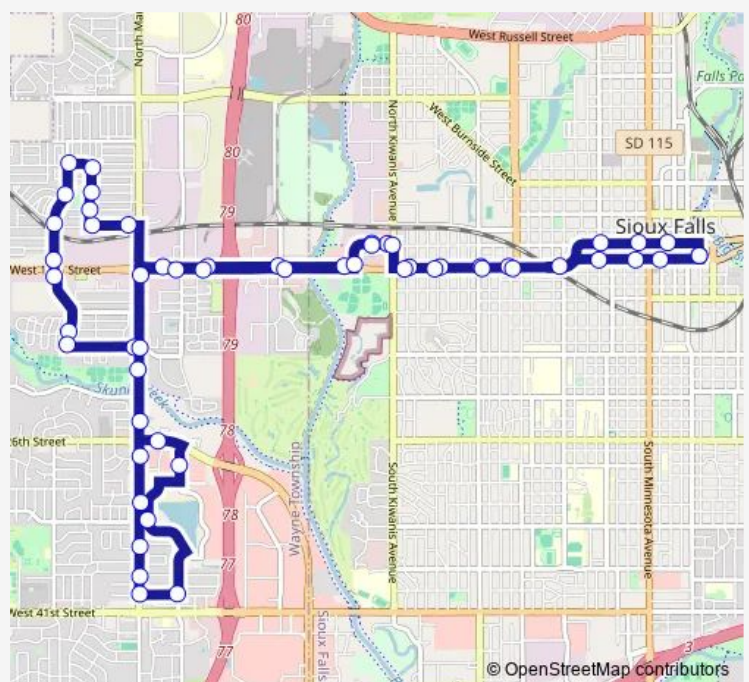

9th/Holbrook NE corner

Holbrook/Thrush Place SE corner

Holbrook/Wren Place SE corner

Holbrook/5th SE corner

5th/Valley View NE corner

Route schedule

The Bus Stop (TBS) SAM's downtown terminal — The Bus Stop (TBS) SAM's downtown terminal

Monday 06:15-20:45

Tuesday 06:15-20:45

Wednesday 06:15-20:45

Thursday 06:15-20:45

Friday 06:15-20:45

Saturday 07:45-14:45

Sunday —

Route info

Direction: The Bus Stop (TBS) SAM's downtown terminal

Stops: 55

Trip Duration: 0 hour 53 min

10 — West 12th St/Hayward Park/South Marion Rd

Valley View/West Grove Place NW corner

Valley View/9th NW corner

Valley View/12th NW corner

Valley View (mid-block)/12th SW corner

Christopher/Silver Place NW corner

Christopher/Dardenella NW corner

Dardenella/Marion SW corner

Marion (west side) north of entrance to Dunham Park

26th/Edna SW corner