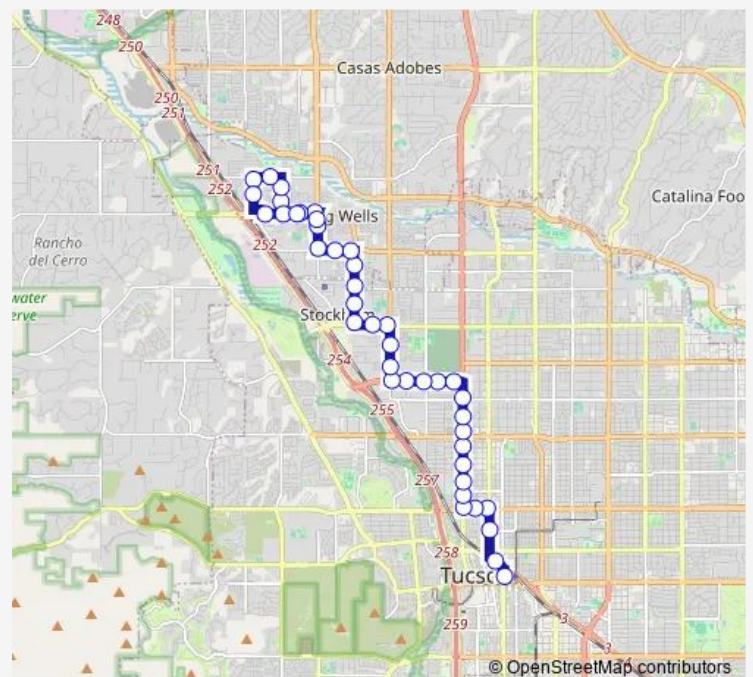

Flowing Wells/Delano (Ne)

Flowing Wells/Mohave (Ne)

Prince/Flowing Wells (Nw)

Route schedule

Downtown Ronstadt Center — La Cholla/Ruthrauff (Sw)

Monday 06:00-22:35

Tuesday 06:00-22:35

Wednesday 06:00-22:35

Thursday 06:00-22:35

Friday 06:00-22:35

Saturday 06:30-20:30

Sunday 06:30-19:30

Route info

Direction: Downtown Ronstadt Center

Stops: 42

Trip Duration: 0 hour 40 min

10 — Flowing Wells

Prince/Pomona (Ne)

Romero/Prince (Ne)

Romero/Smoot (Se)

Romero/Roger (Ne)

Romero/Root Ln (Ne)

Wetmore/Romero (Nw)

Wetmore/Berni Av (Ne)

Thursday 05:28-21:53

Friday 05:28-21:53

Saturday 05:28-19:28

Sunday 06:30-19:30

Route info

Direction: La Cholla/Ruthrauff (Sw)

Stops: 30

Trip Duration: 0 hour 30 min