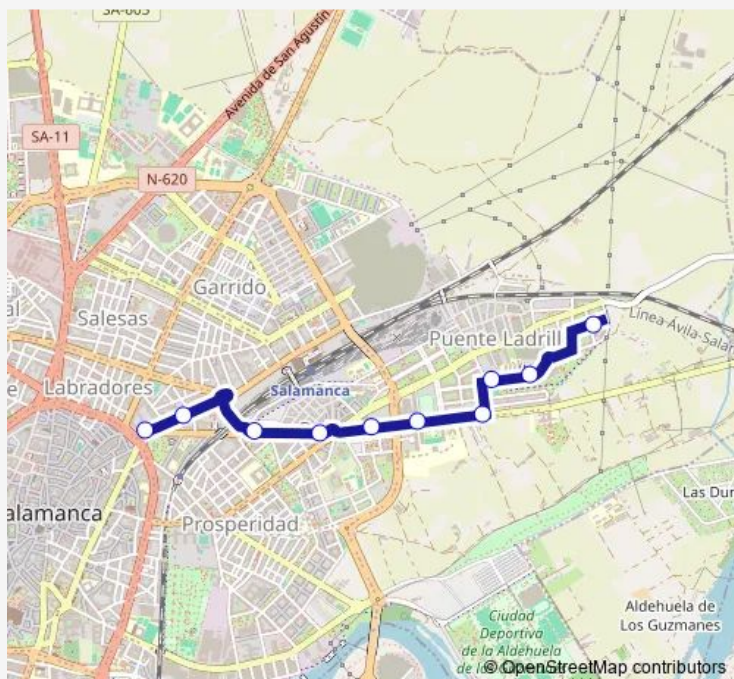

Bus 10 Puente Ladrillo (309) > Plaza de España (3)

[Go to website](#)

Direction

C/ Los Toreses 17 — Pza. España 7

10 stops

[Open route schedule](#)

C/ Los Toreses 17

C/ Santiago Madrigal s/n

C/ Santiago Madrigal s/n

Ctra. Aldealengua 43

C/ Colombia 11

C/ Colombia 19

Avda. Comuneros 127

Avda. Comuneros 81

Pº. Estación 31

Pza. España 7

Route schedule

C/ Los Toreses 17 — Pza. España 7

Monday	22:40
Tuesday	22:40
Wednesday	22:40
Thursday	22:40
Friday	22:40
Saturday	22:40
Sunday	22:45

Route info

Direction: C/ Los Toreses 17

Stops: 10

Trip Duration: 0 hour 15 min

10 — Puente Ladrillo (309) > Plaza de España (3)

10 Bus time schedules and route maps are available in an offline PDF at busmaps.com. Use the busmaps.com website to see live bus times, train schedule or subway schedule, and step-by-step directions for all public transit in Salamanca