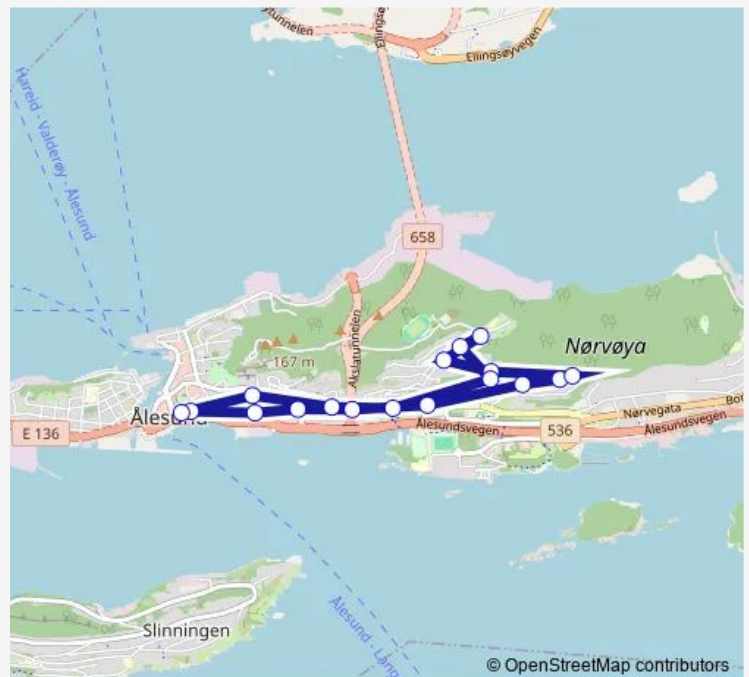

Regional Bus Service 10 Fjelltun

[Go to website](#)

Direction

Kråmyra — Keiser Wilhelms gate

7 stops

[Open route schedule](#)

Kråmyra

Fjelltun

Flem

Volsdalen skole

Hellandbakken

Kiperviktorget E136

Keiser Wilhelms gate

Route schedule

Kråmyra — Keiser Wilhelms gate

Monday	—
Tuesday	—
Wednesday	—
Thursday	—
Friday	—
Saturday	09:05-09:25
Sunday	—

Route info

Direction: Kråmyra

Stops: 7

Trip Duration: 0 hour 10 min

© OpenStreetMap contributors

■ 10 — Fjelltun

BusMaps