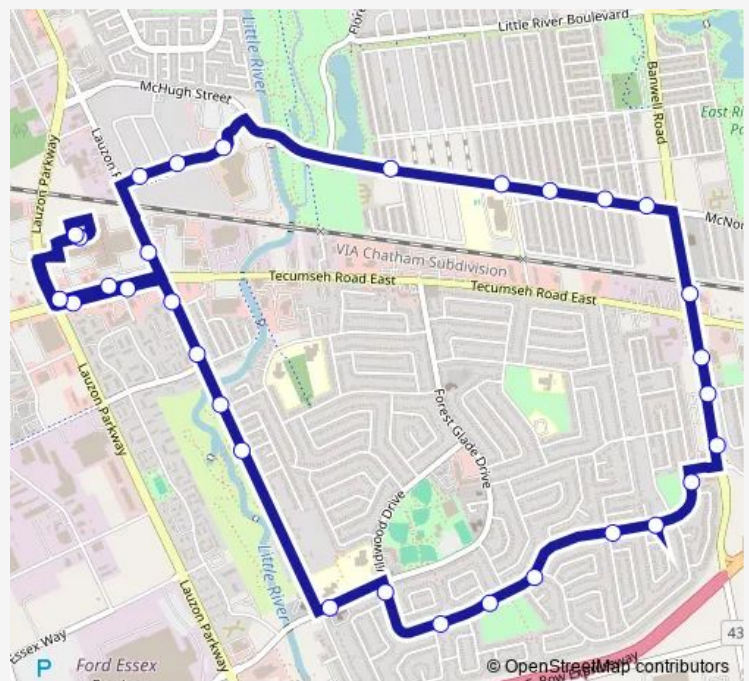

Banwell at Tecumseh

Mchugh at Questa

Mchugh at Trappers

Route schedule

Tecmseh Mall Rear Entrance — Tecumseh Mall Rear Entrance

Monday 06:30-16:25

Tuesday 06:30-16:25

Wednesday 06:30-16:25

Thursday 06:30-16:25

Friday 06:30-16:25

Saturday —

Sunday —

Route info

Direction: Tecmseh Mall Rear Entrance

Stops: 31

Trip Duration: 0 hour 35 min

Tecumseh at Annie

Tecumseh at Lauzon Parkway

Tecumseh Mall Rear Entrance

Direction

Tecumseh Mall Rear Entrance — Tecumseh Mall Rear Entrance

37 stops

[Open route schedule](#)

Tecumseh Mall Rear Entrance